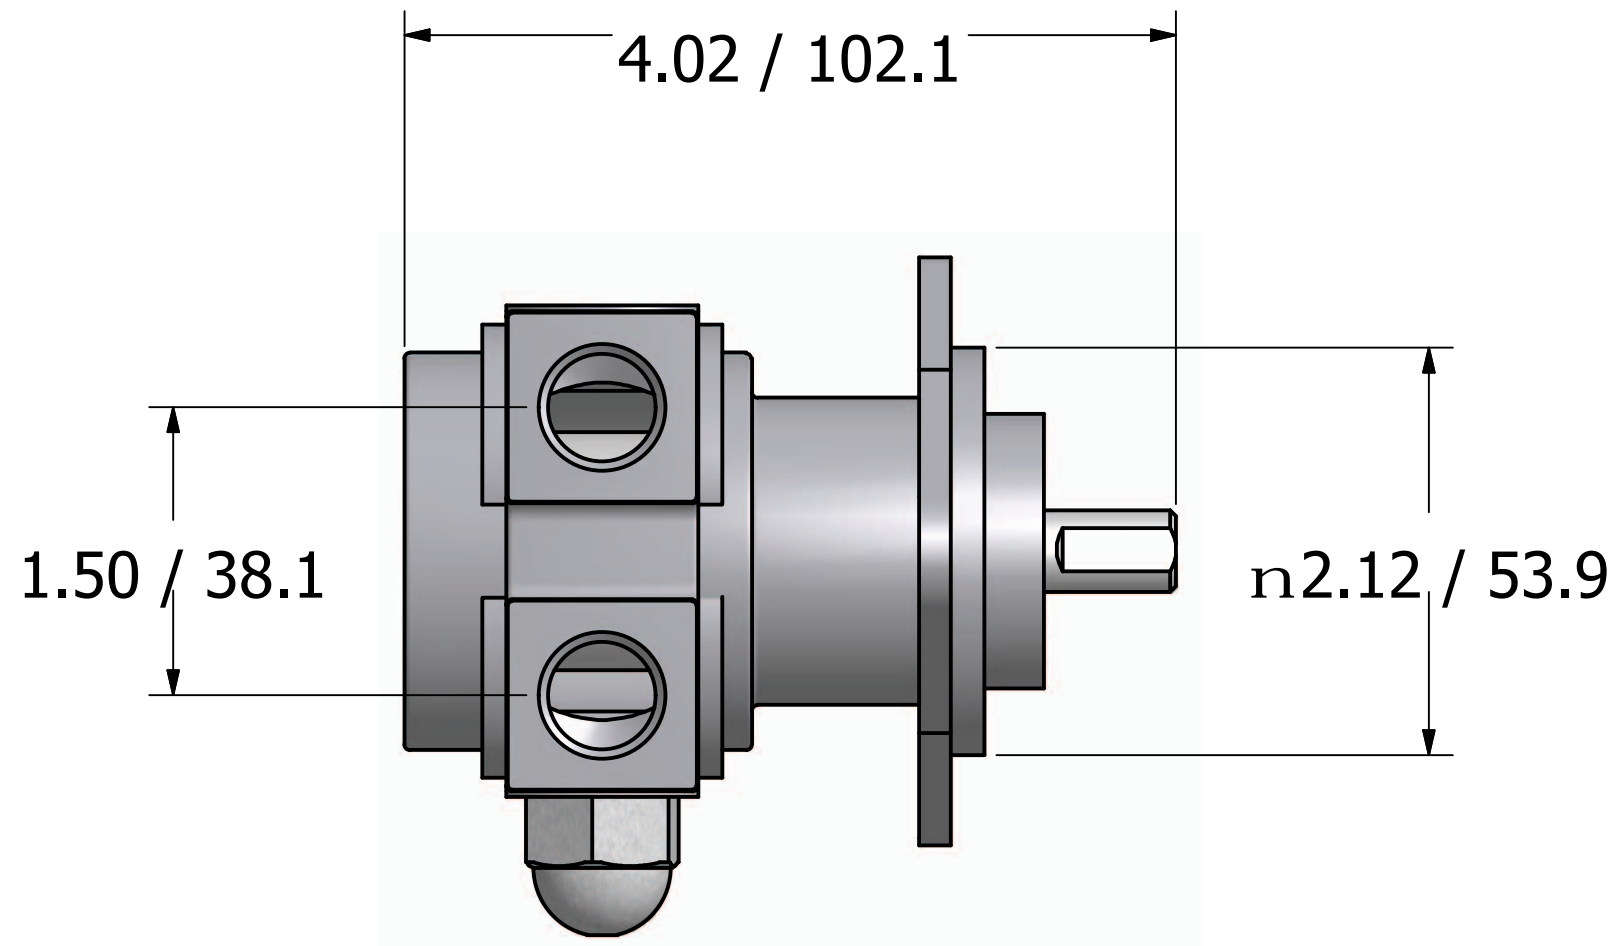

# Series 3 - Rotary Vane Pump Clamp-On Style

3/8-18 NPT or  
3/8-19 BSPP (G3/8)  
Inlet/Outlet Ports

**"A" Mounting**

**"B" Mounting with  
1143 Bronze Coupling**

# Series 3 - Rotary Vane Pump Clamp-On Style