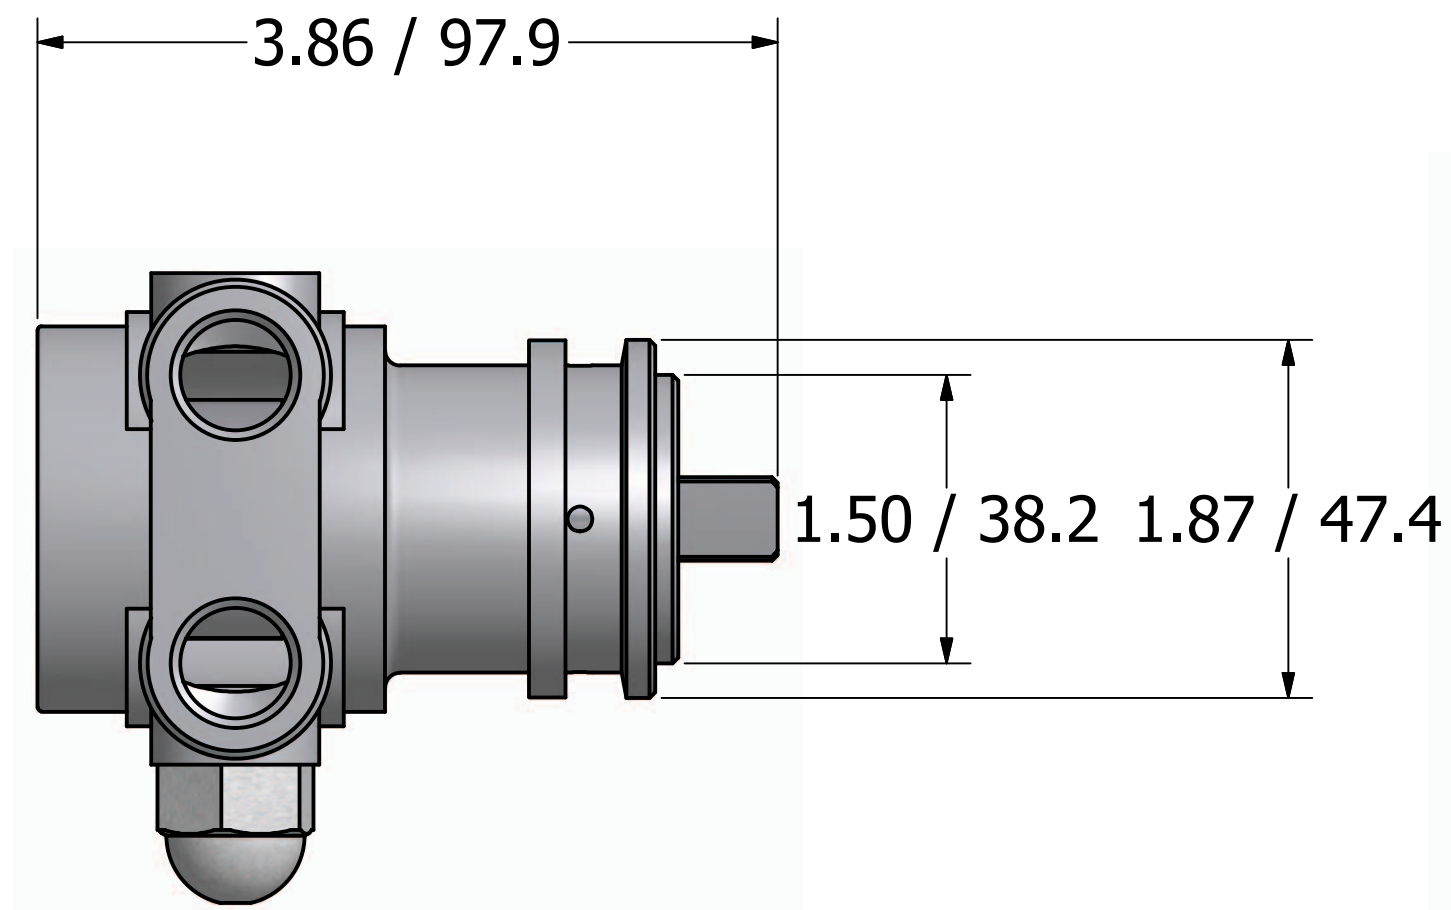

# Series 3 - Rotary Vane Pump Clamp-On Style

3/8-18 NPT or  
3/8-19 BSPP (G3/8)  
Inlet/Outlet Ports

**"A" Mounting**

**"B" Mounting with  
1143 Bronze Coupling**

# Series 3 - Rotary Vane Pump Clamp-On Style