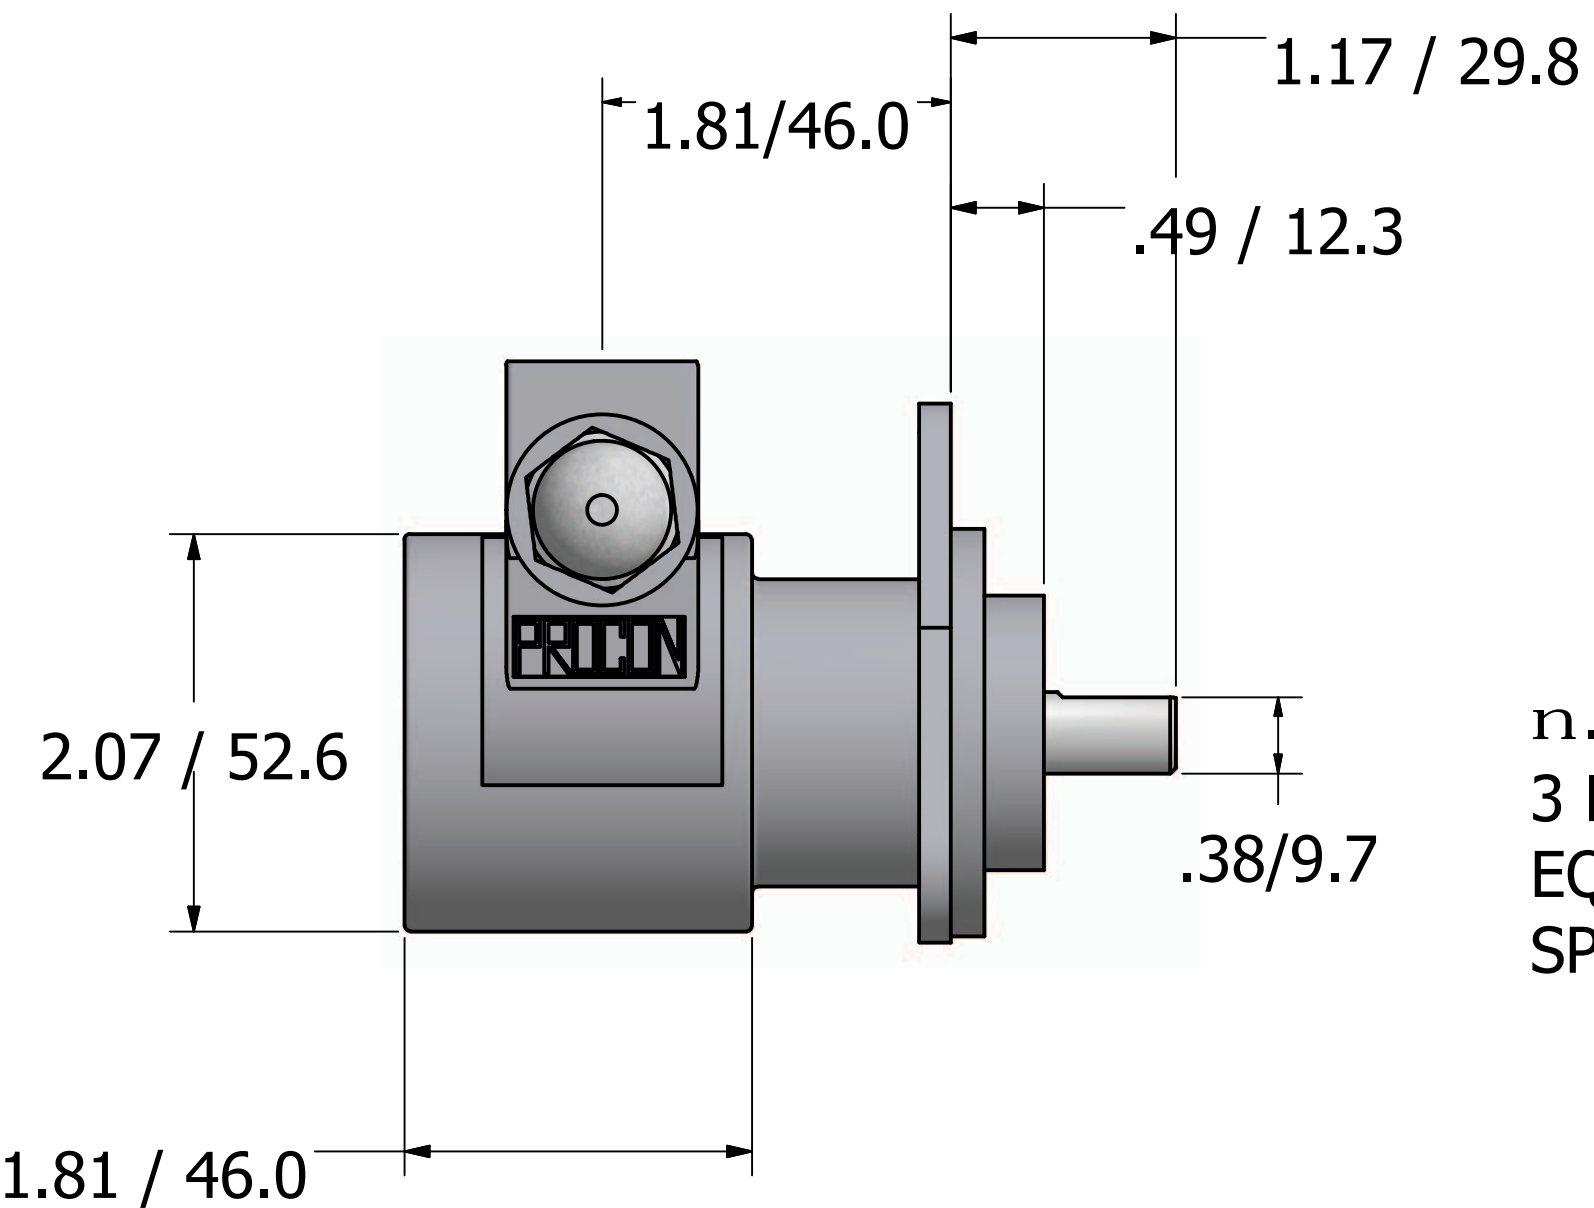

# Series 3 - Rotary Vane Pump Clamp-On Style

3/8-18 NPT or  
3/8-19 BSPP (G3/8)  
Inlet/Outlet Ports

**"A" Mounting**

**"B" Mounting with  
1143 Bronze Coupling**

# Series 3 - Rotary Vane Pump Clamp-On Style