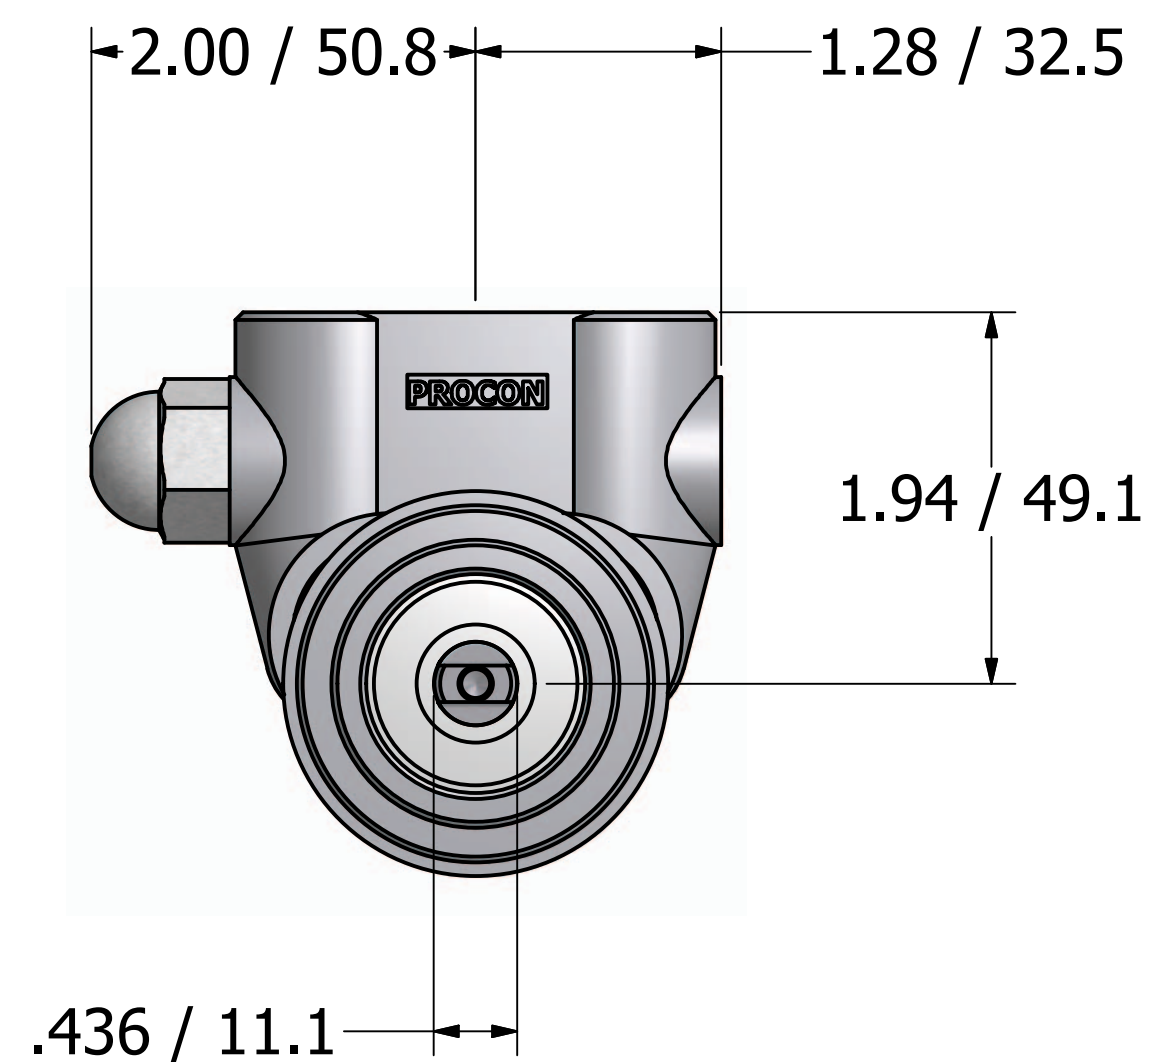

# Series 3 - Rotary Vane Pump Clamp-On Style

3/8-18 NPT or  
3/8-19 BSPP (G3/8)  
Inlet/Outlet Ports

**"A" Mounting**

**"B" Mounting with  
1143 Bronze Coupling**

# Series 3 - Rotary Vane Pump Clamp-On Style