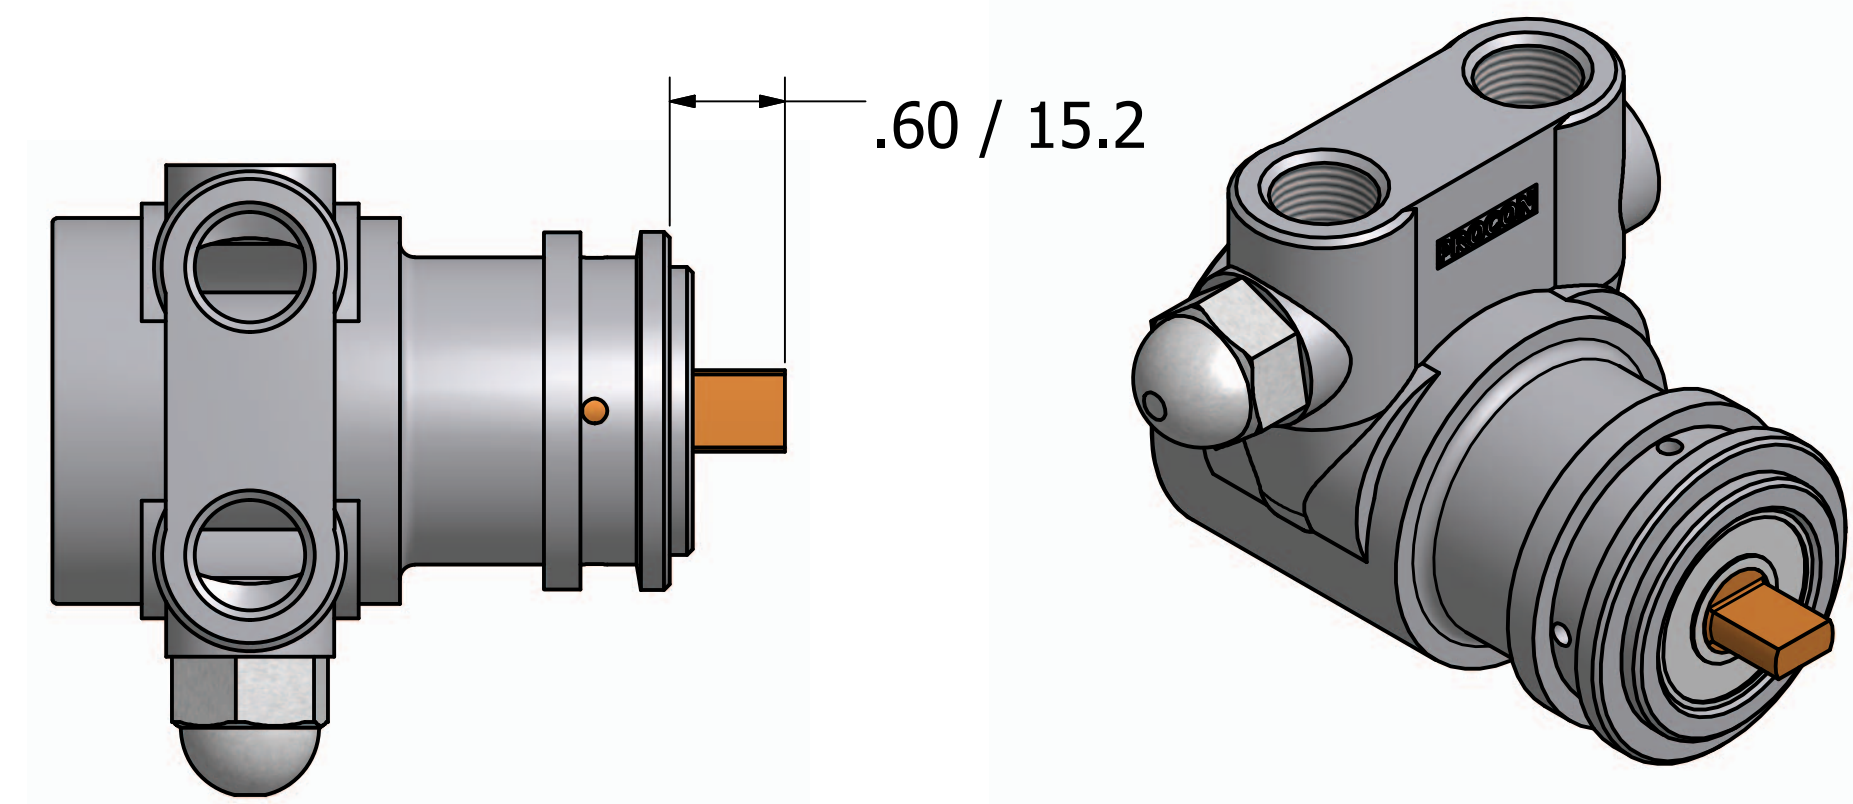

# Series 3 - Rotary Vane Pump Clamp-On Style

3/8-18 NPT or  
3/8-19 BSPP (G3/8)  
Inlet/Outlet Ports

**"A" Mounting**

**"B" Mounting with  
1143 Bronze Coupling**

# Series 3 - Rotary Vane Pump Clamp-On Style