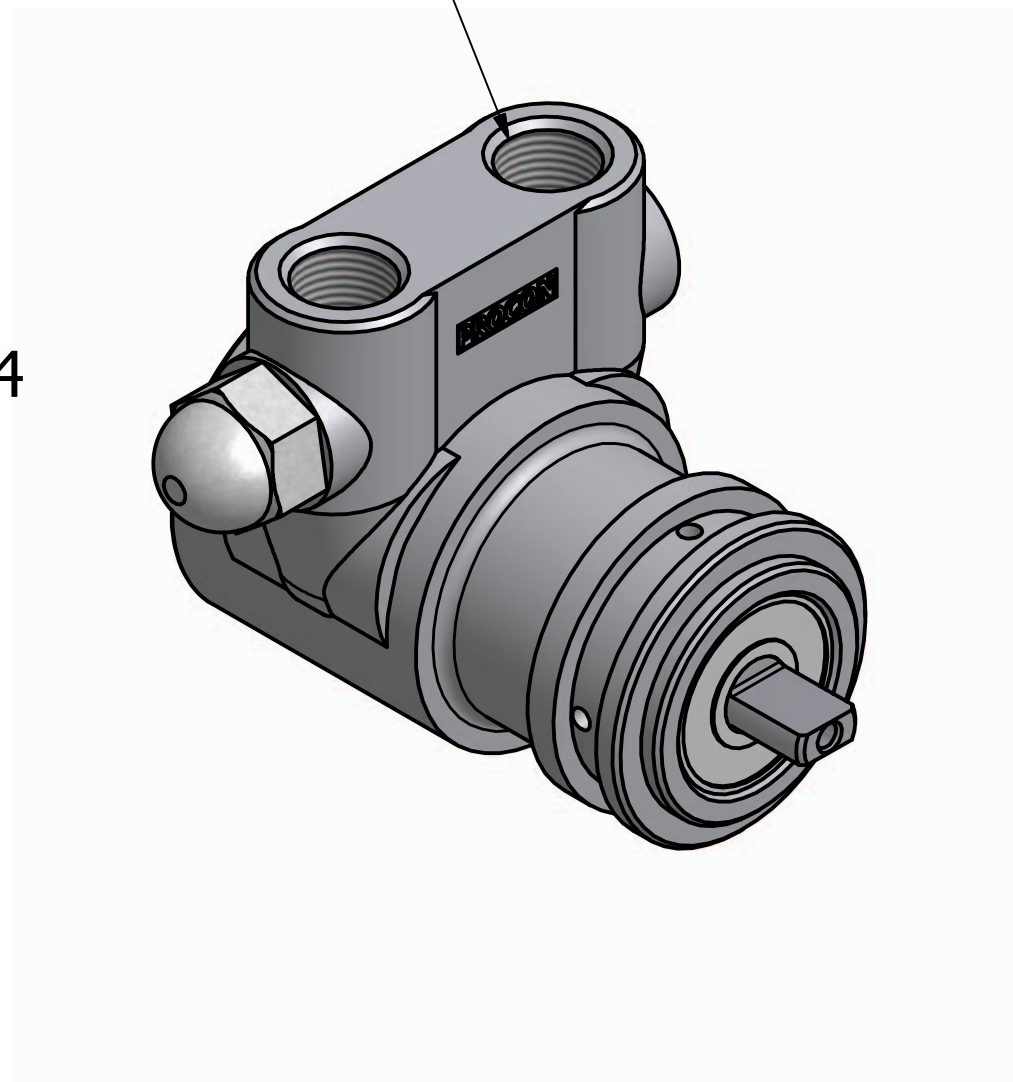

# Series 3 - Rotary Vane Pump Clamp-On Style

3/8-18 NPT or  
3/8-19 BSPP (G3/8)  
Inlet/Outlet Ports

**"A" Mounting**

**"B" Mounting with  
1143 Bronze Coupling**

# Series 3 - Rotary Vane Pump Clamp-On Style