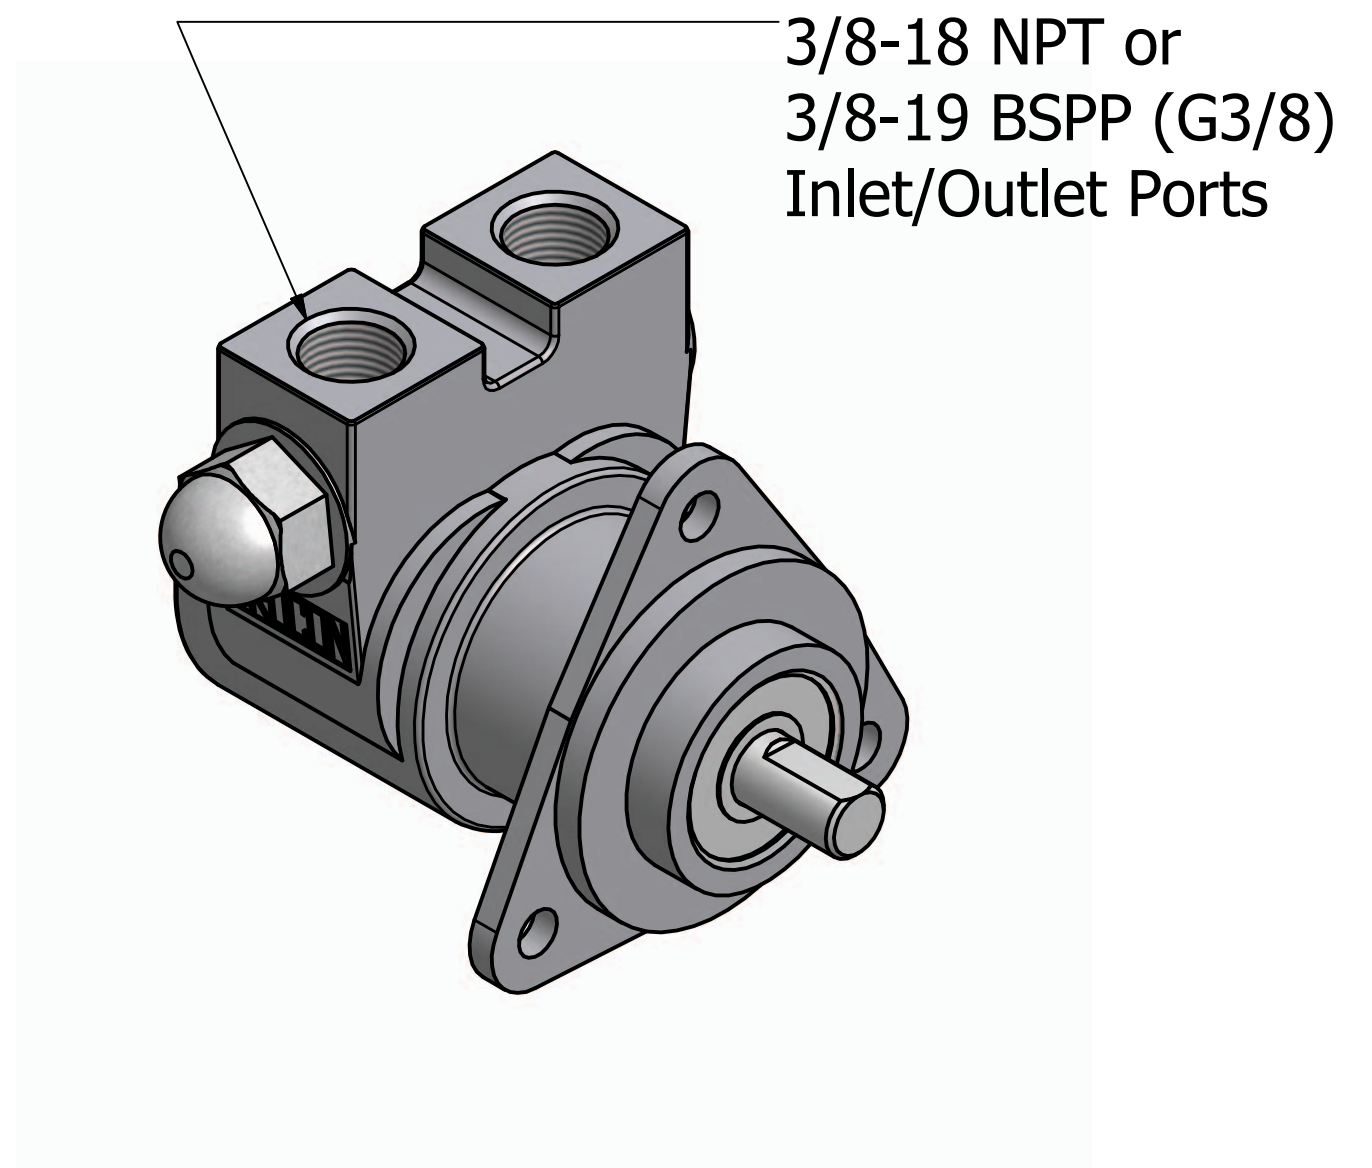

# Series 3 - Rotary Vane Pump Clamp-On Style

3/8-18 NPT or  
3/8-19 BSPP (G3/8)  
Inlet/Outlet Ports

**"A" Mounting**

**"B" Mounting with  
1143 Bronze Coupling**

# Series 3 - Rotary Vane Pump Clamp-On Style