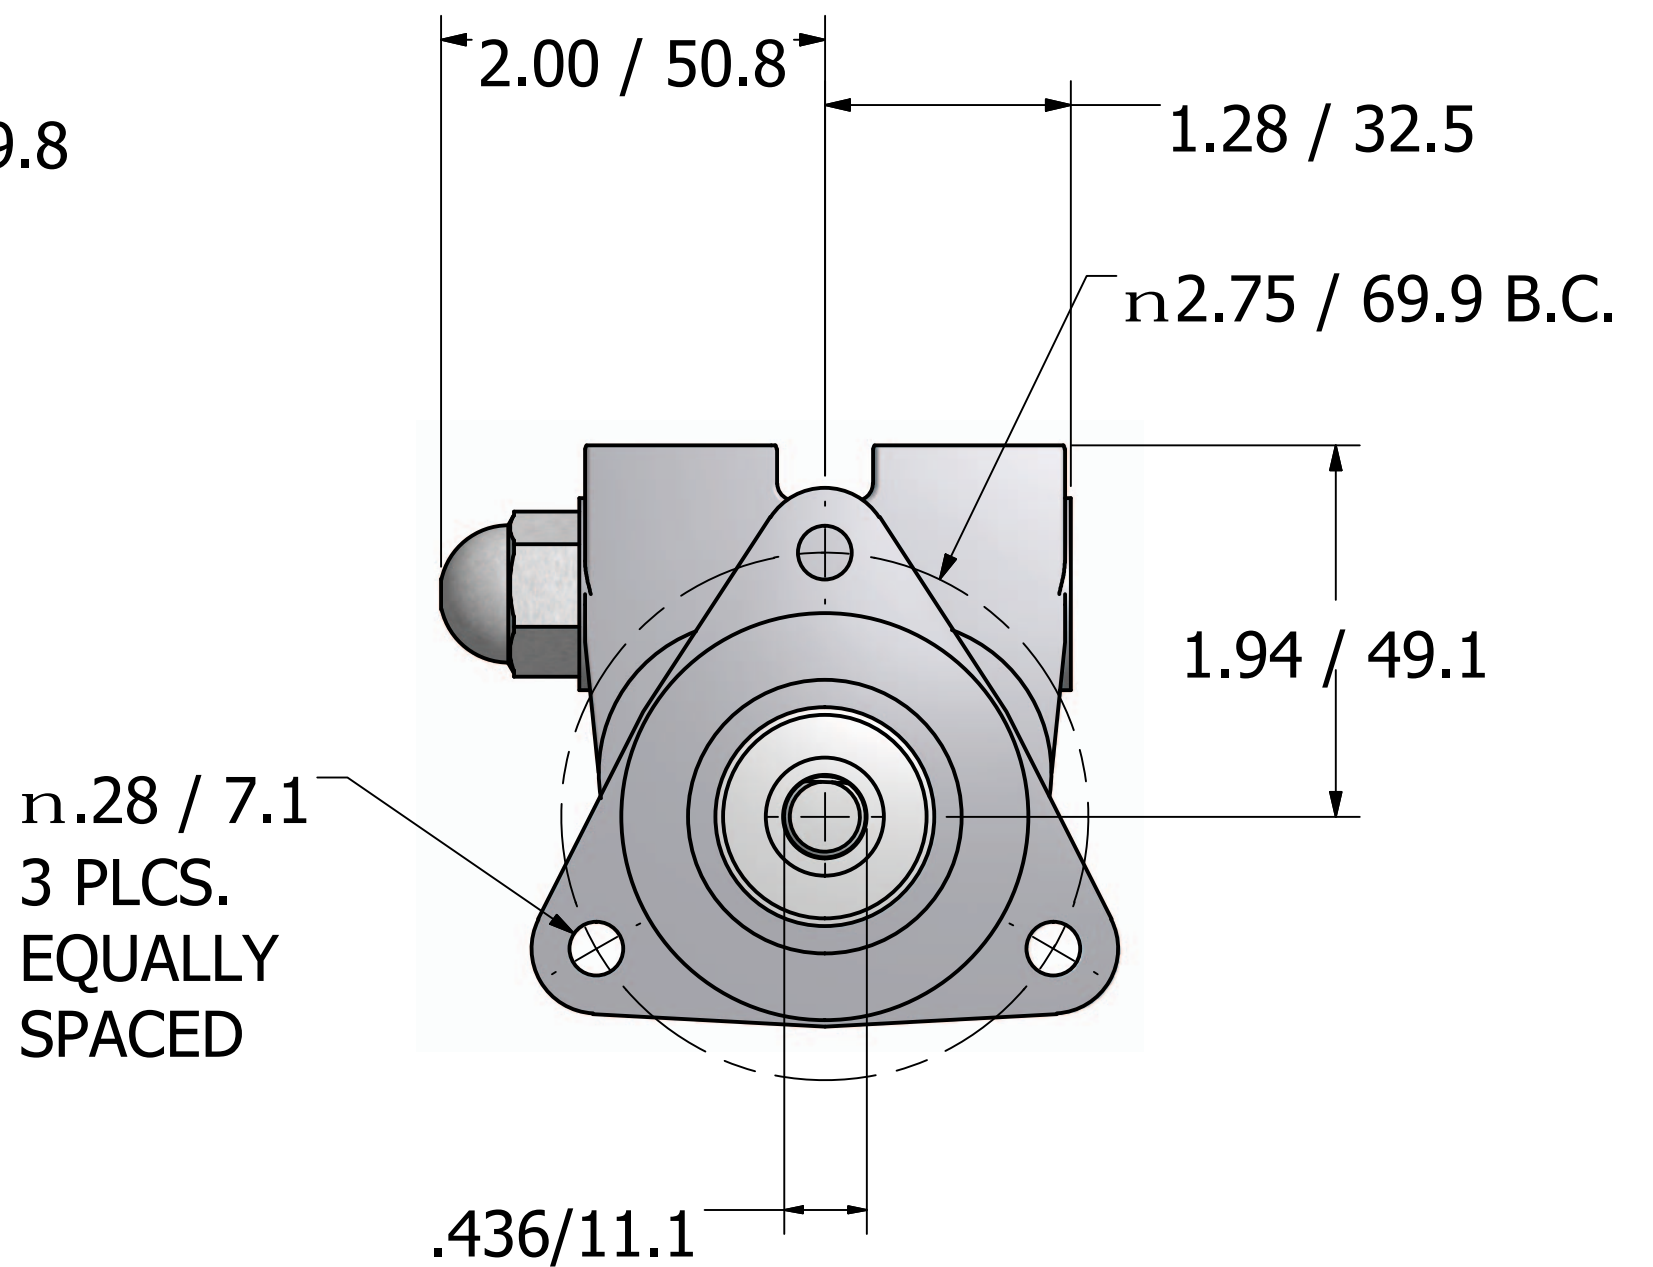

# Series 3 - Rotary Vane Pump Clamp-On Style

3/8-18 NPT or  
3/8-19 BSPP (G3/8)  
Inlet/Outlet Ports

**"A" Mounting**

**"B" Mounting with  
1143 Bronze Coupling**

# Series 3 - Rotary Vane Pump Clamp-On Style