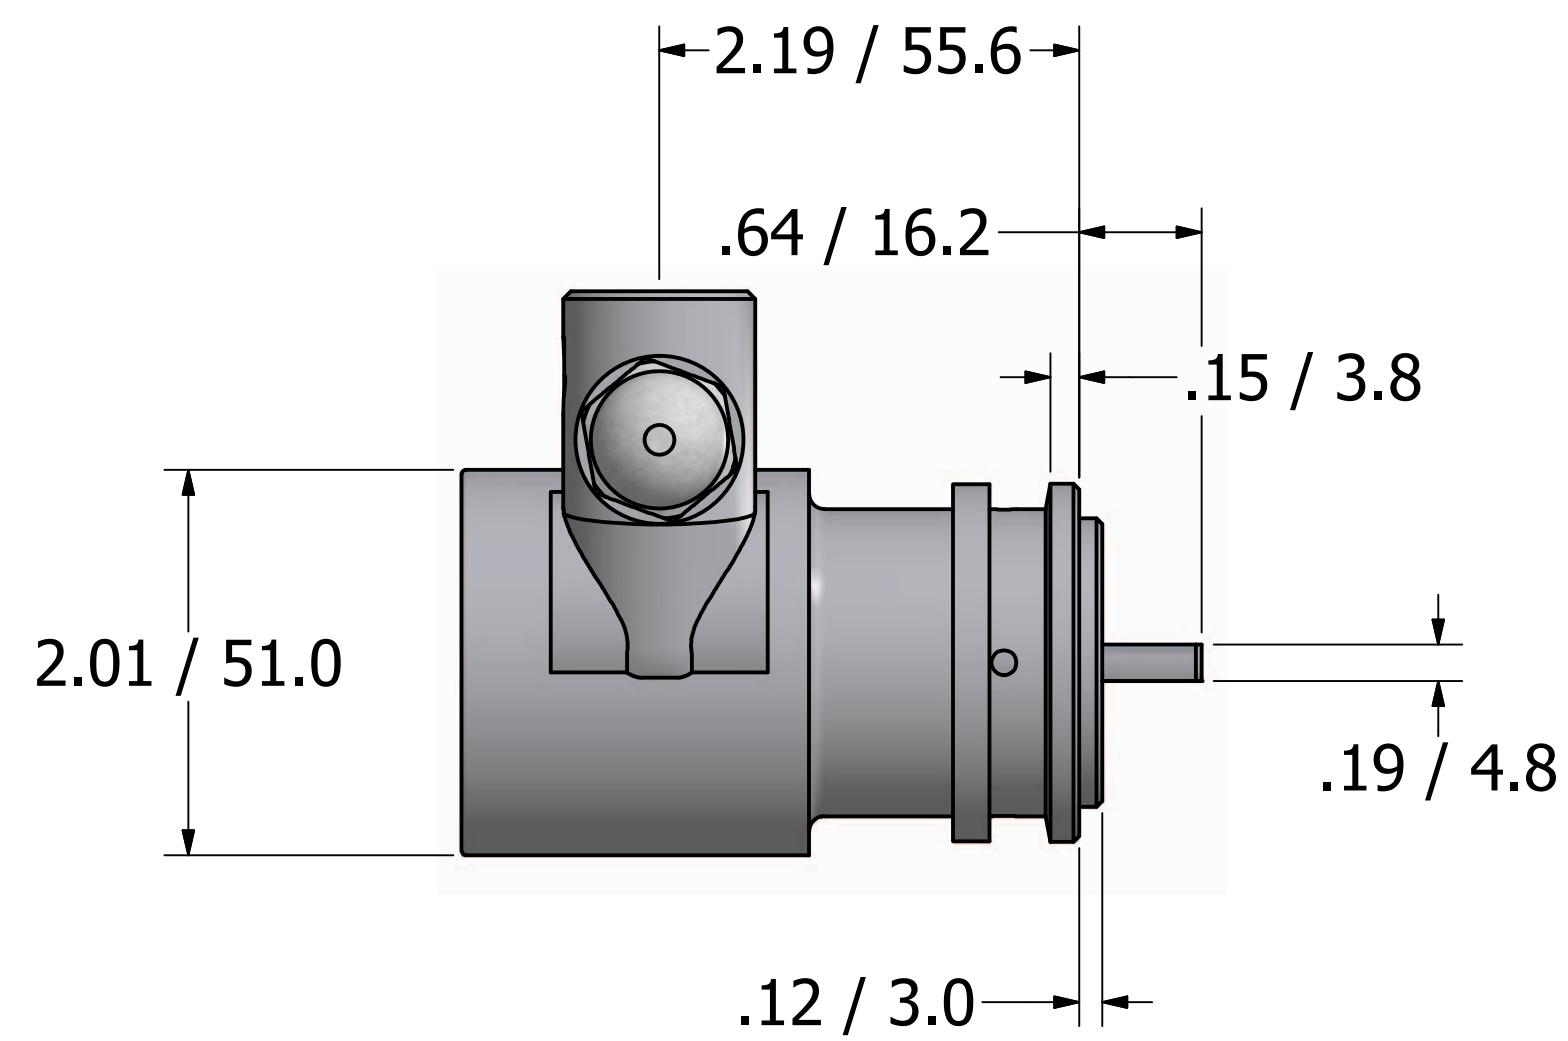

# Series 3 - Rotary Vane Pump Clamp-On Style

3/8-18 NPT or  
3/8-19 BSPP (G3/8)  
Inlet/Outlet Ports

**"A" Mounting**

**"B" Mounting with  
1143 Bronze Coupling**

# Series 3 - Rotary Vane Pump Clamp-On Style