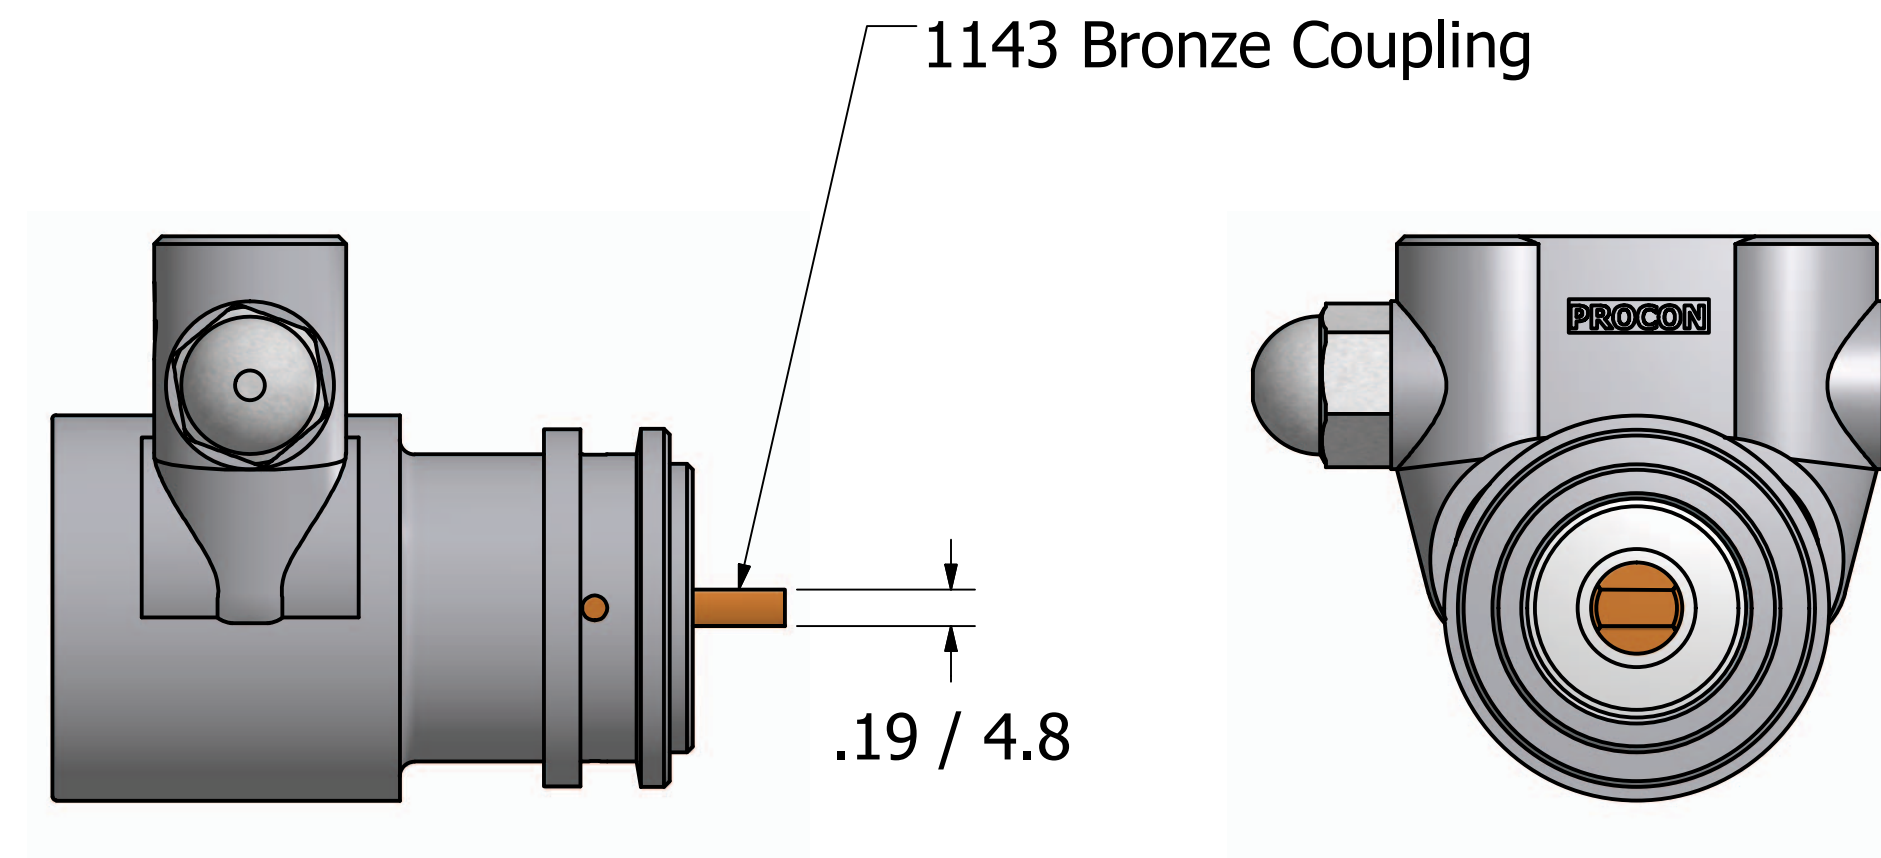

# Series 3 - Rotary Vane Pump Clamp-On Style

3/8-18 NPT or  
3/8-19 BSPP (G3/8)  
Inlet/Outlet Ports

**"A" Mounting**

**"B" Mounting with  
1143 Bronze Coupling**

# Series 3 - Rotary Vane Pump Clamp-On Style