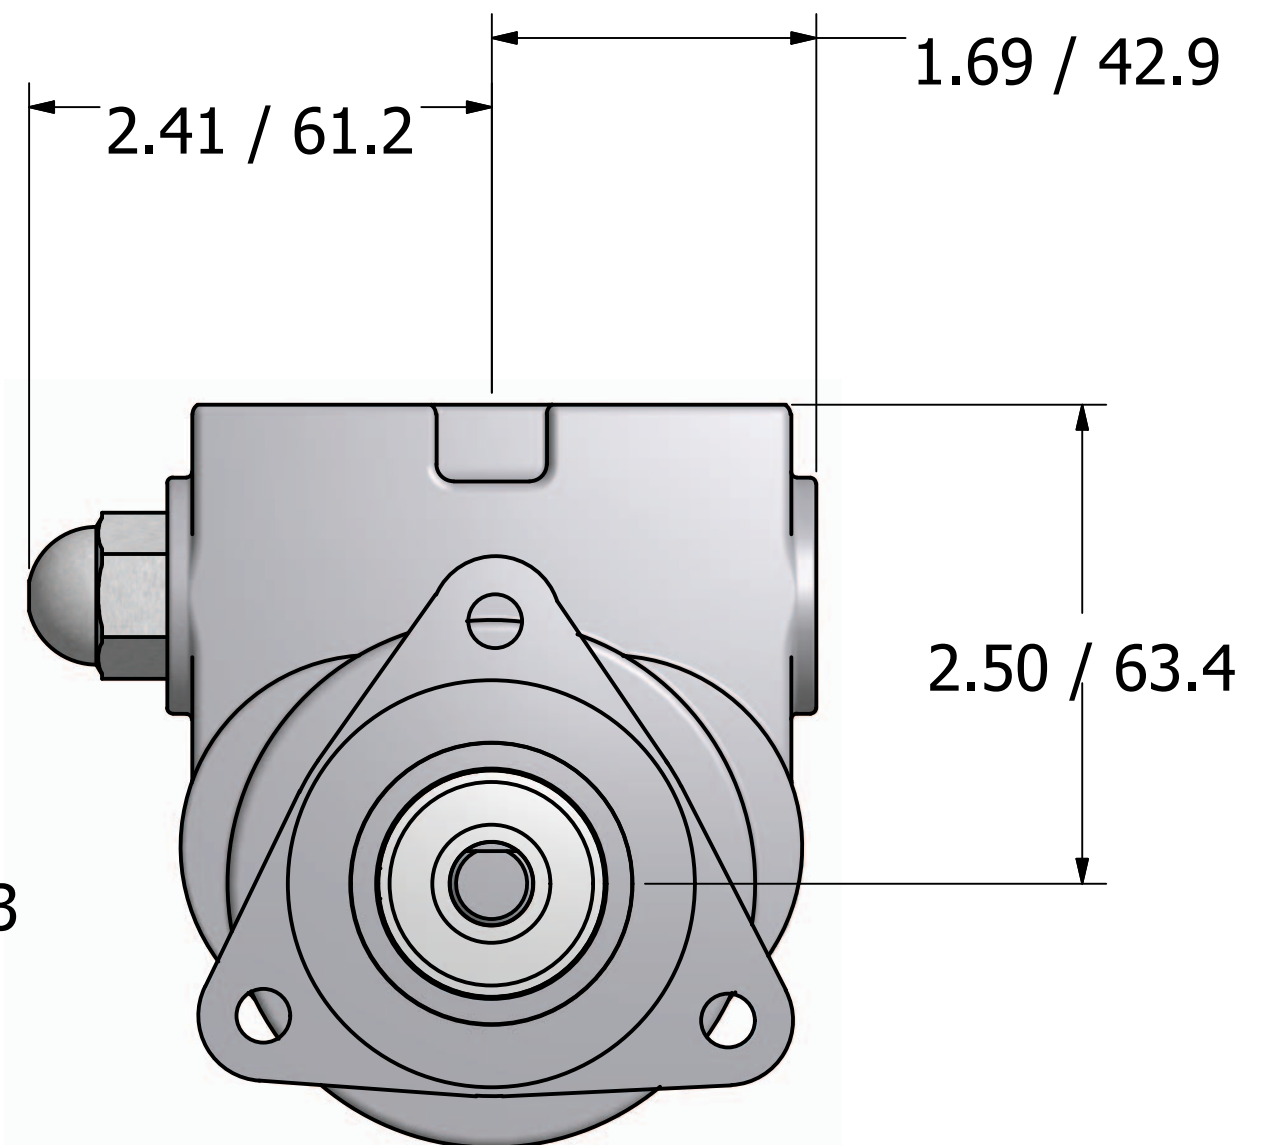

# Series 5 - Rotary Vane Pump Clamp-On Style

**"A" Mounting**

**"B" Mounting**

# Series 5 - Rotary Vane Pump Bolt-On Style

1/2-14 NPT or  
1/2-14 BSPP (G1/2)  
Inlet/Outlet ports