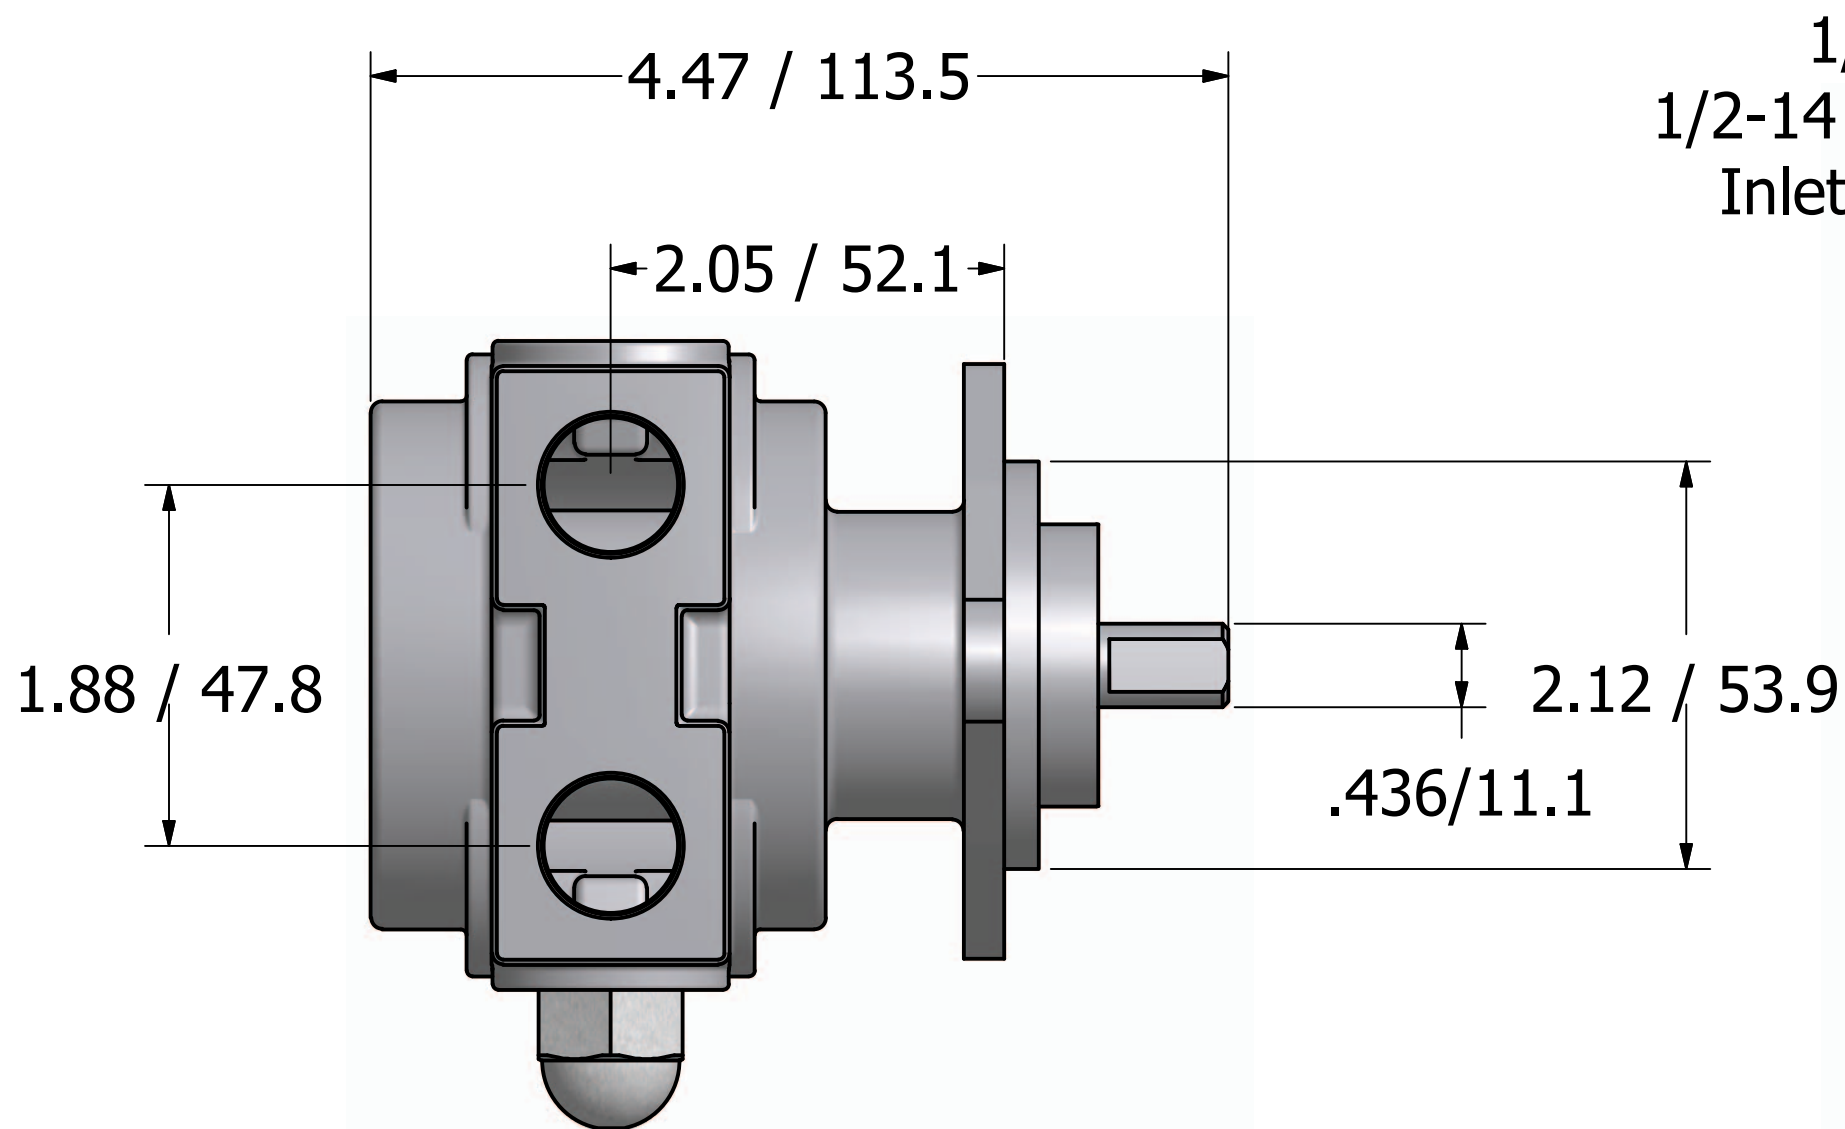

# Series 5 - Rotary Vane Pump Clamp-On Style

**"A" Mounting**

**"B" Mounting**

# Series 5 - Rotary Vane Pump Bolt-On Style

1/2-14 NPT or  
1/2-14 BSPP (G1/2)  
Inlet/Outlet ports