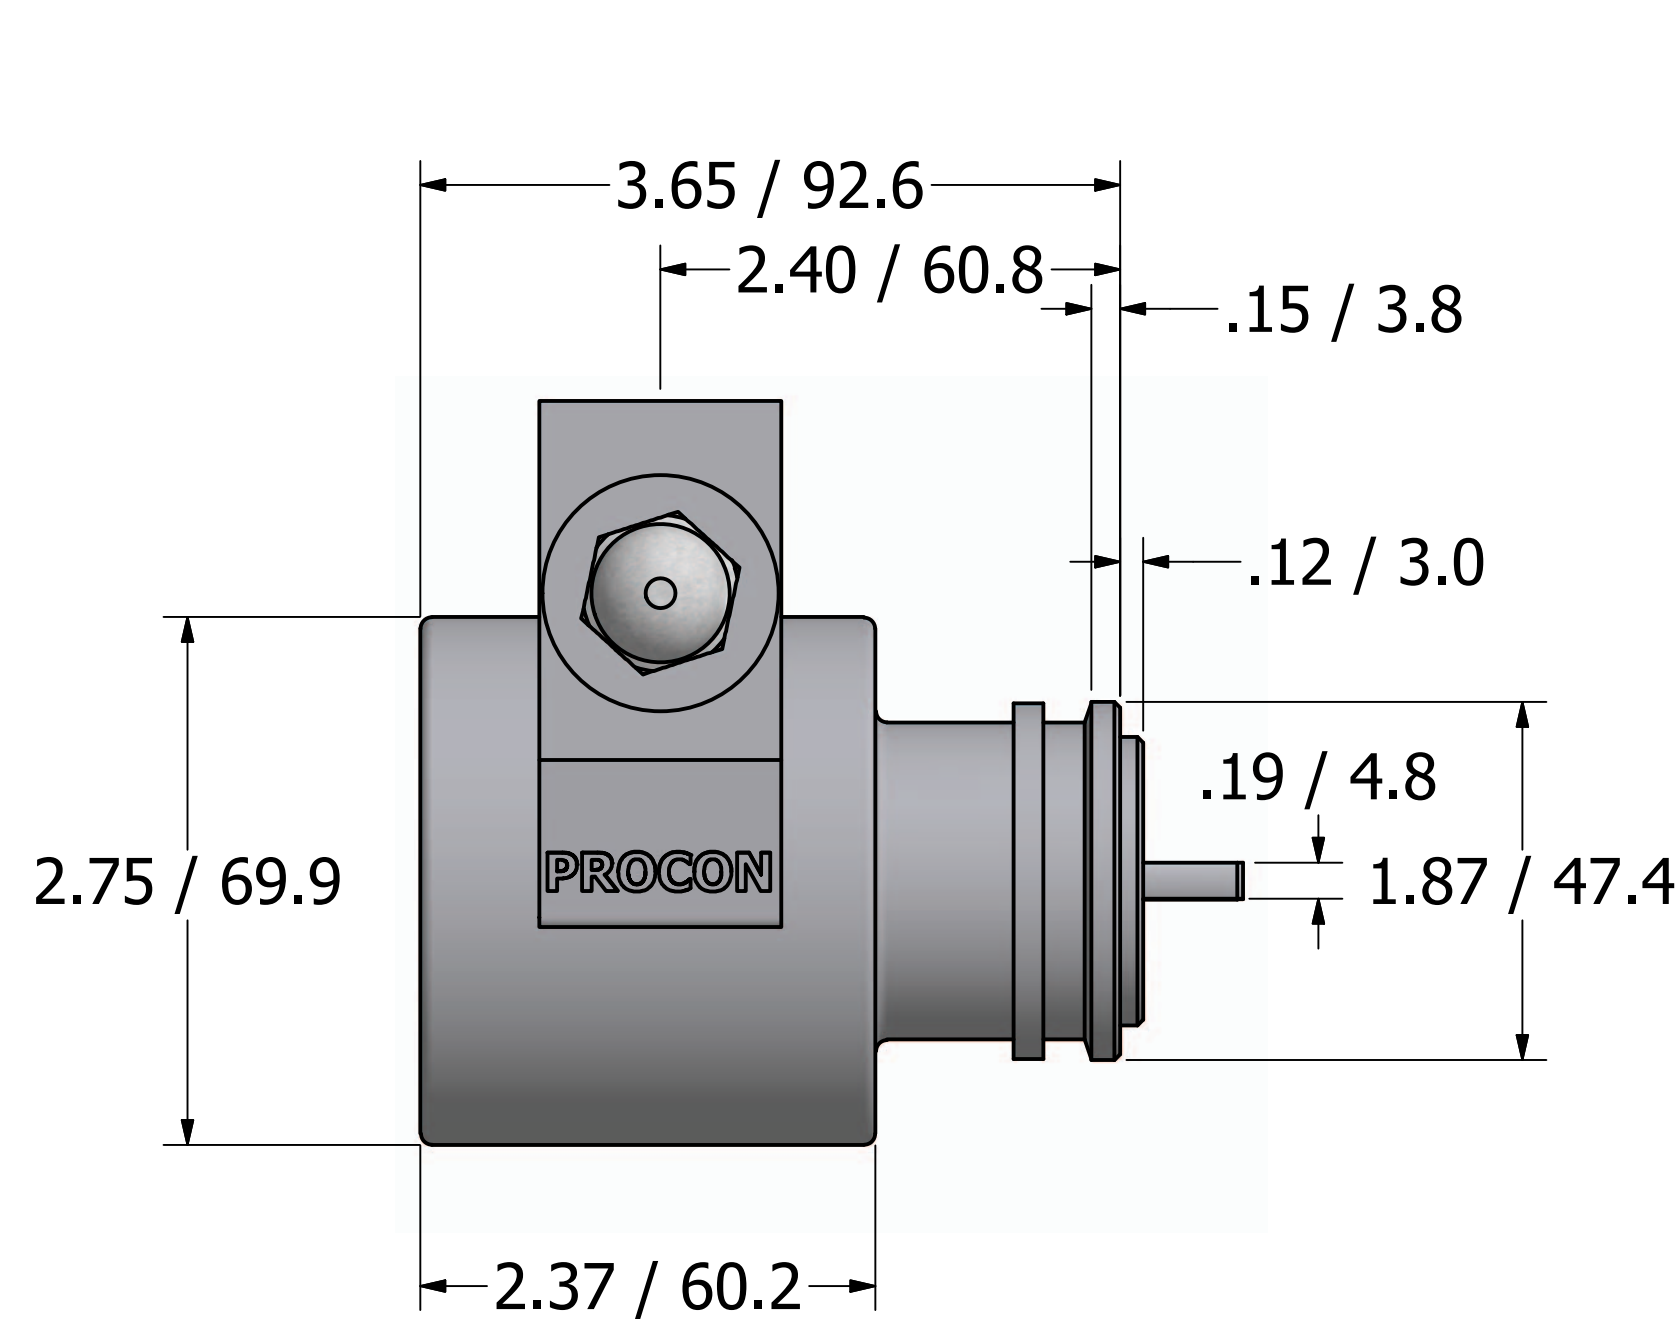

# Series 5 - Rotary Vane Pump Clamp-On Style

**"A" Mounting**

**"B" Mounting**

# Series 5 - Rotary Vane Pump Bolt-On Style

1/2-14 NPT or  
1/2-14 BSPP (G1/2)  
Inlet/Outlet ports