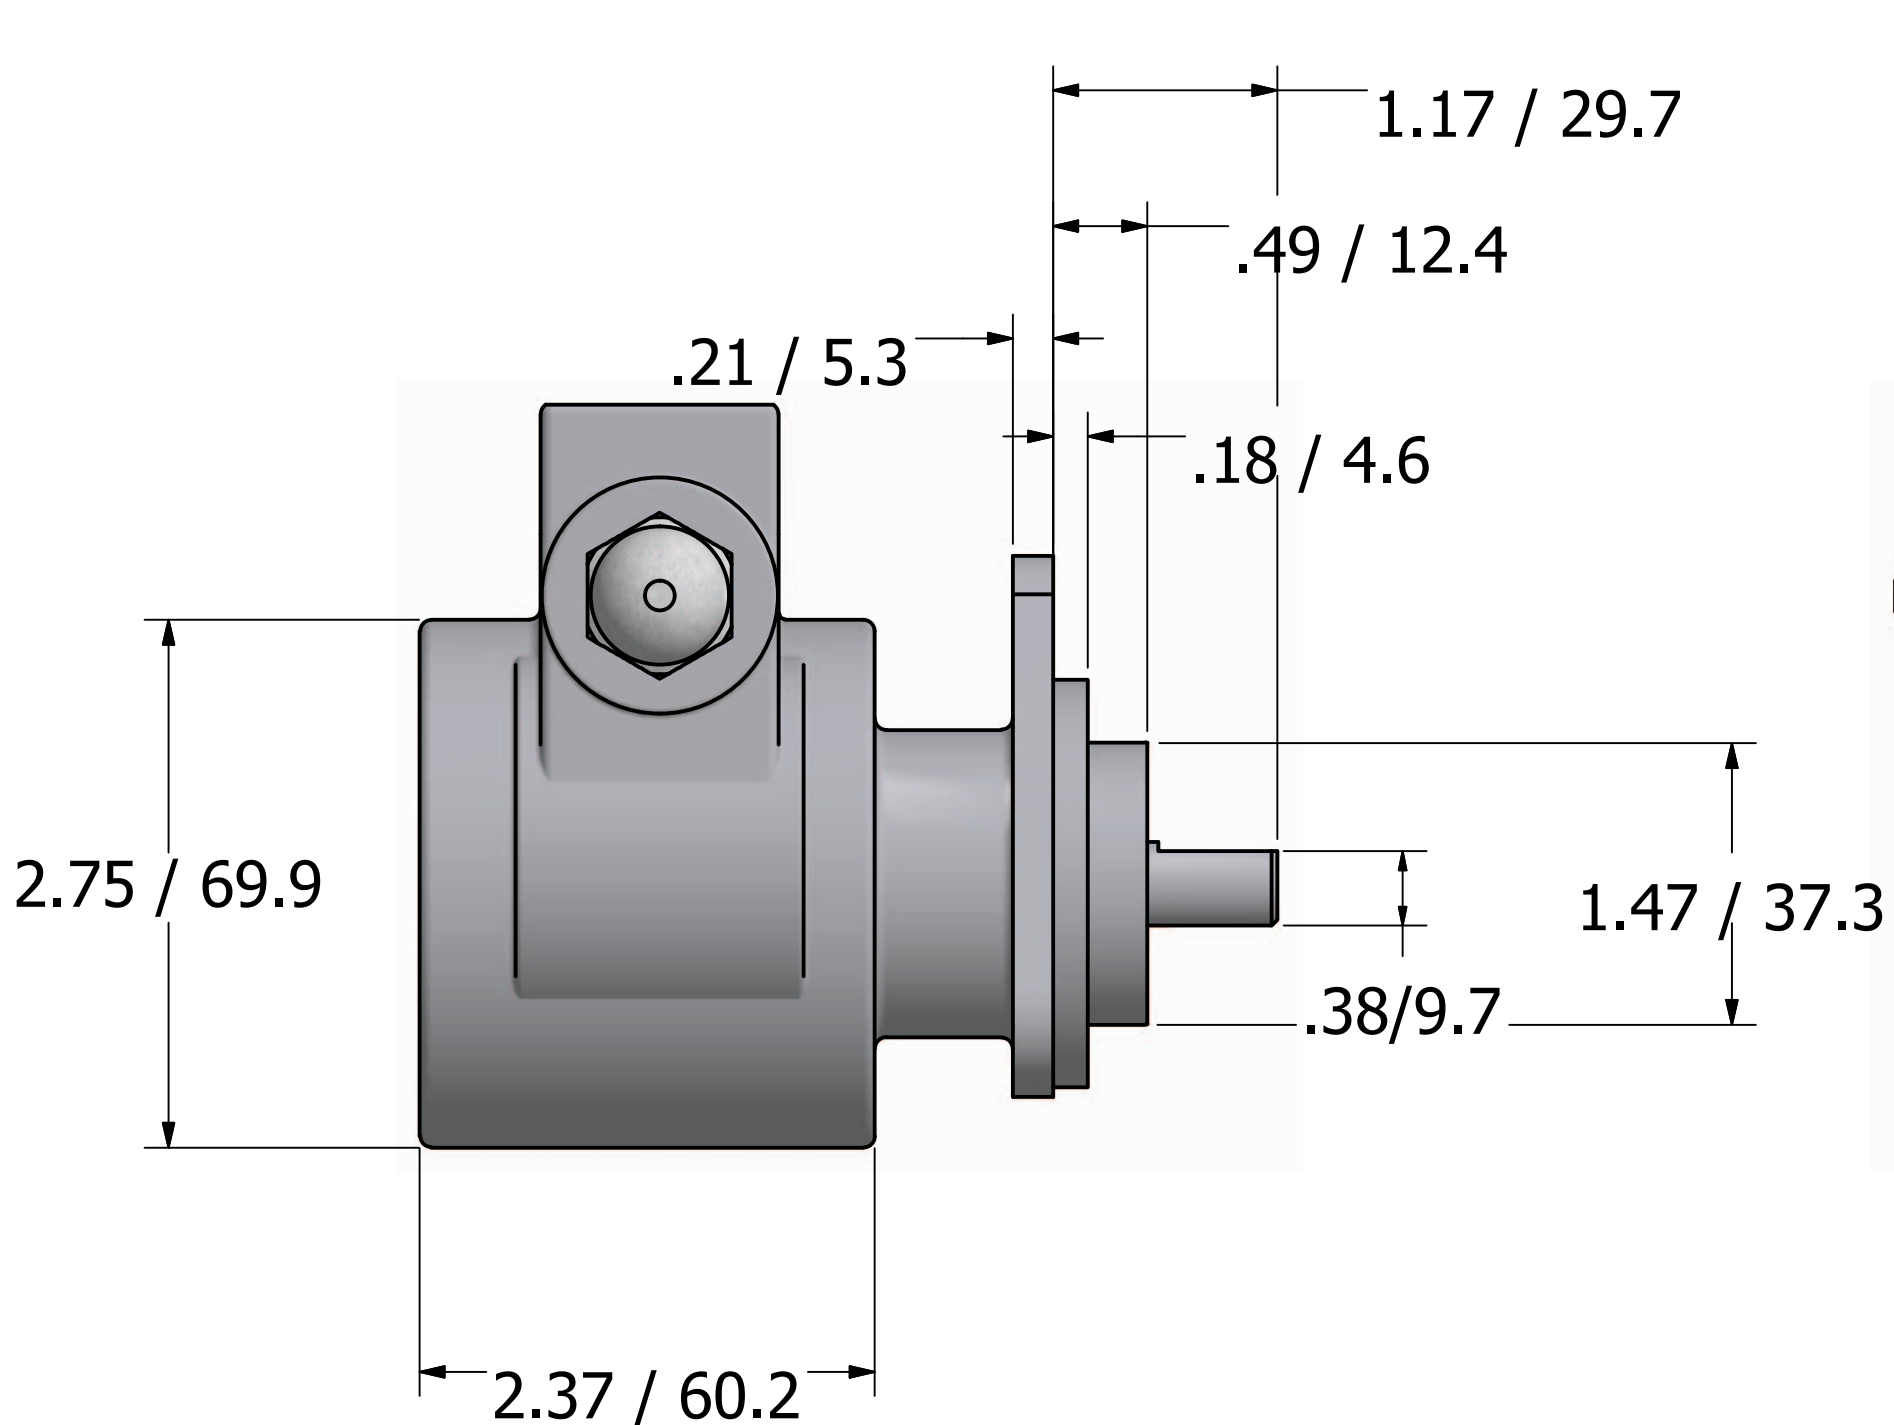

# Series 5 - Rotary Vane Pump Clamp-On Style

**"A" Mounting**

**"B" Mounting**

# Series 5 - Rotary Vane Pump Bolt-On Style

1/2-14 NPT or  
1/2-14 BSPP (G1/2)  
Inlet/Outlet ports