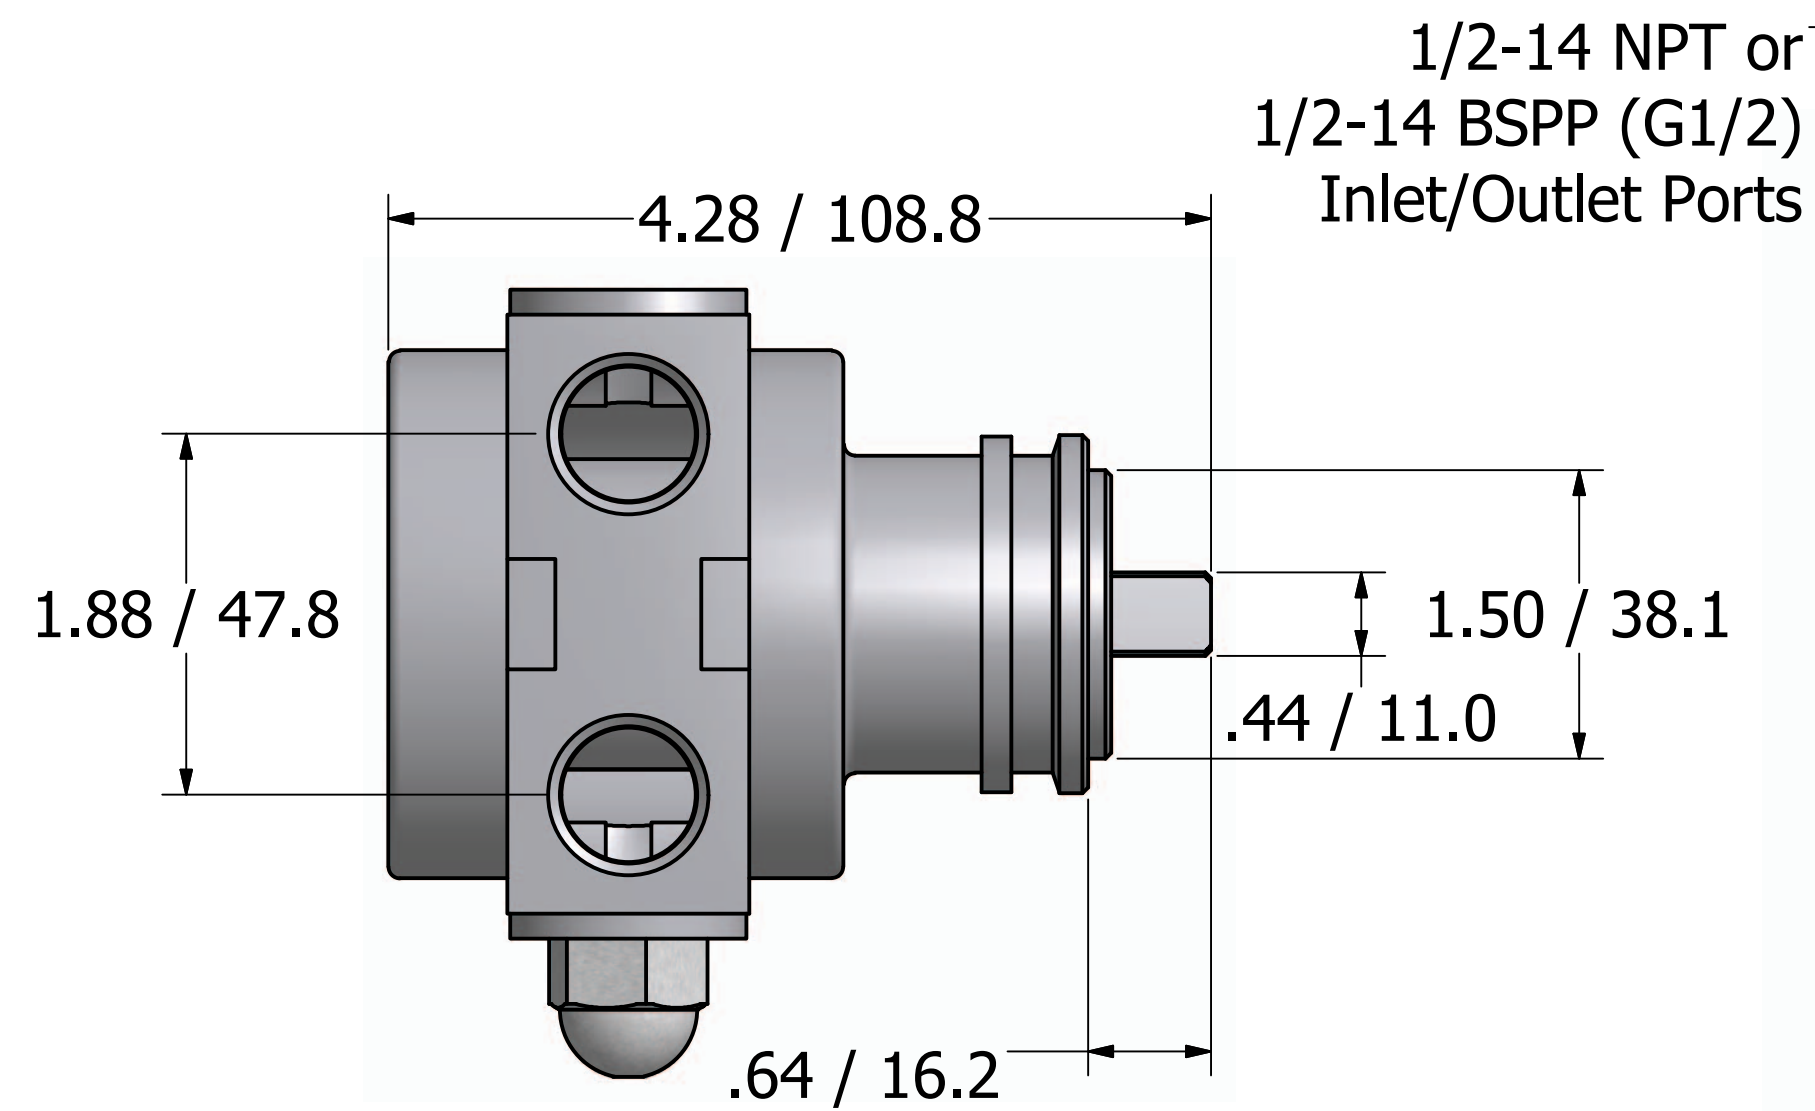

# Series 5 - Rotary Vane Pump Clamp-On Style

**"A" Mounting**

**"B" Mounting**

# Series 5 - Rotary Vane Pump Bolt-On Style

1/2-14 NPT or  
1/2-14 BSPP (G1/2)  
Inlet/Outlet ports