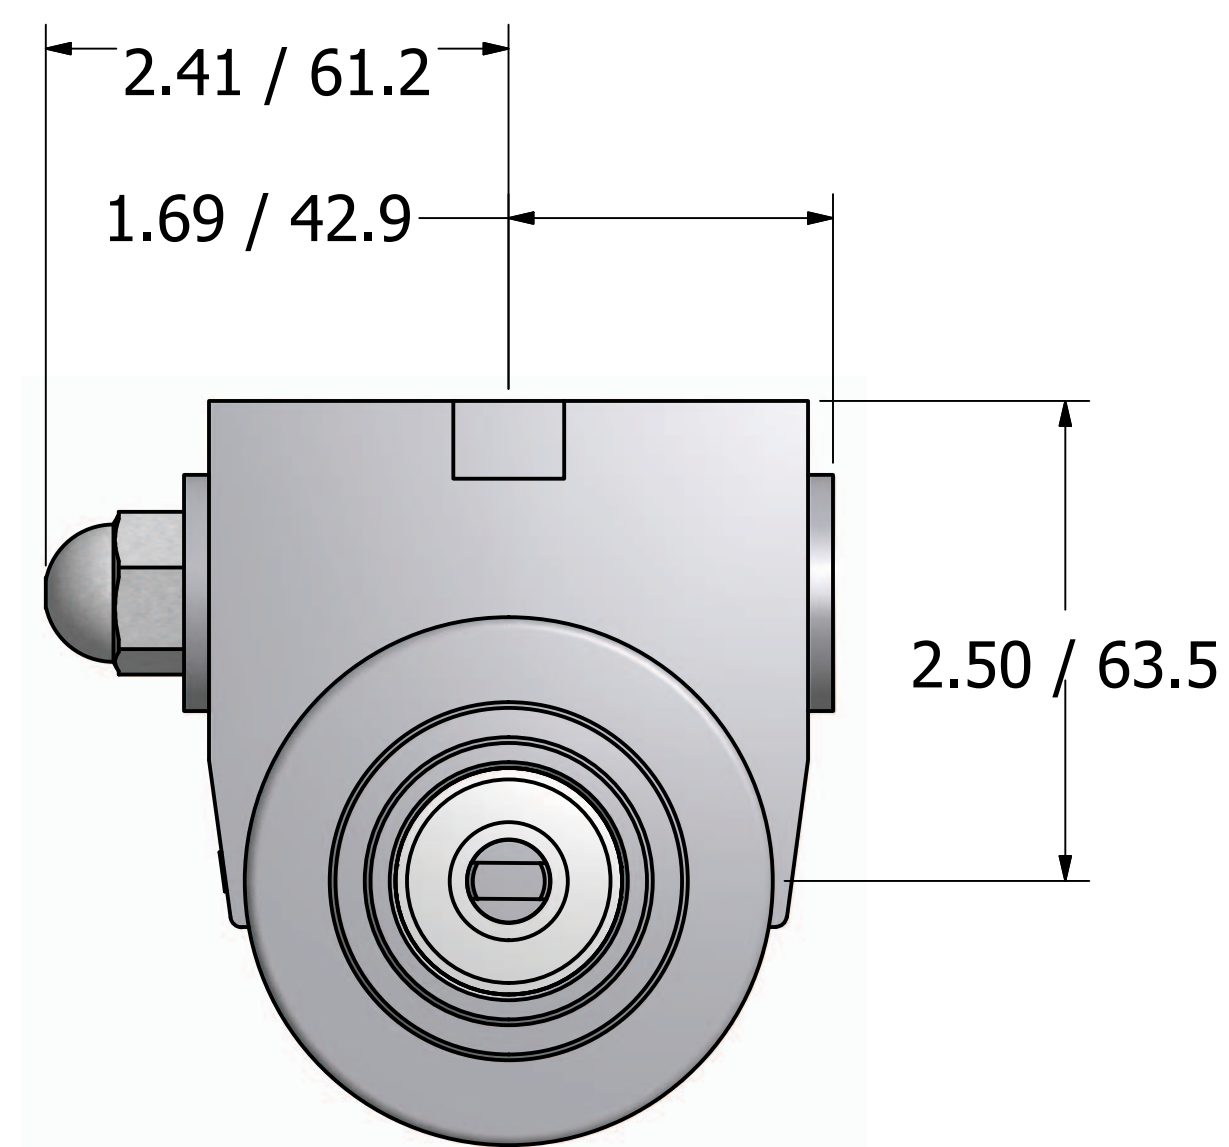

# Series 5 - Rotary Vane Pump Clamp-On Style

**"A" Mounting**

**"B" Mounting**

# Series 5 - Rotary Vane Pump Bolt-On Style

1/2-14 NPT or  
1/2-14 BSPP (G1/2)  
Inlet/Outlet ports