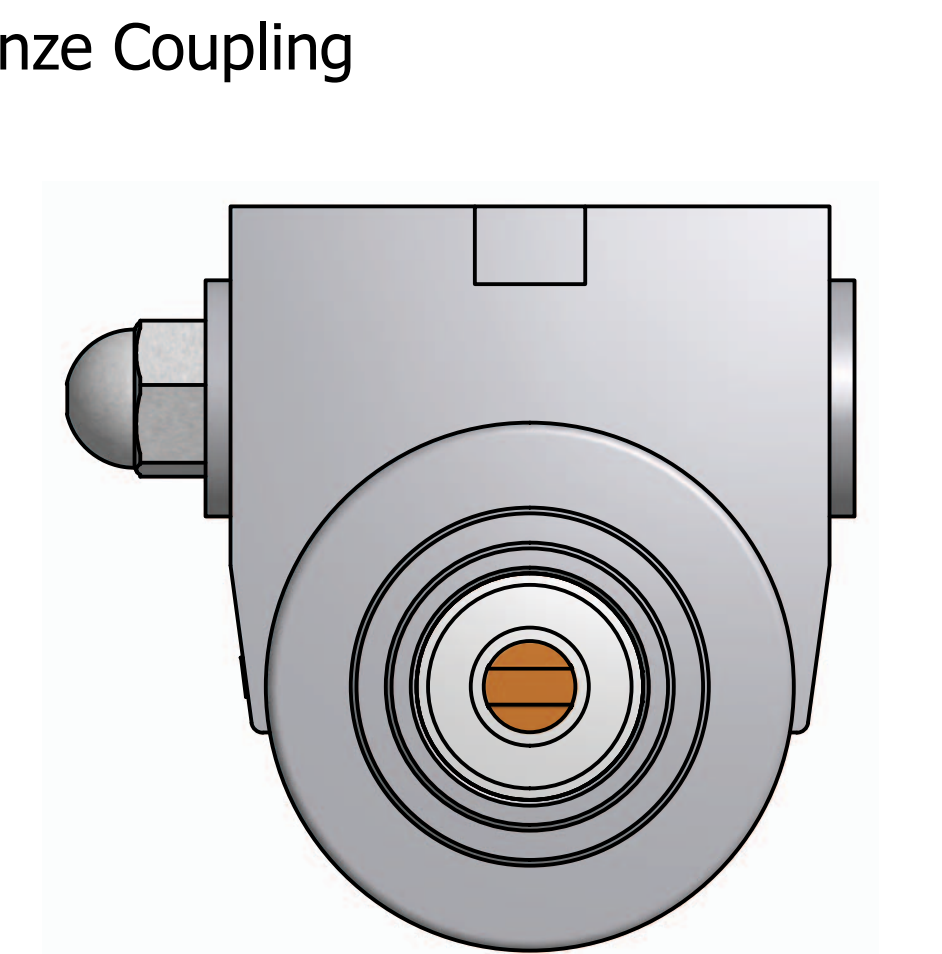

# Series 5 - Rotary Vane Pump Clamp-On Style

**"A" Mounting**

**"B" Mounting**

# Series 5 - Rotary Vane Pump Bolt-On Style

1/2-14 NPT or  
1/2-14 BSPP (G1/2)  
Inlet/Outlet ports