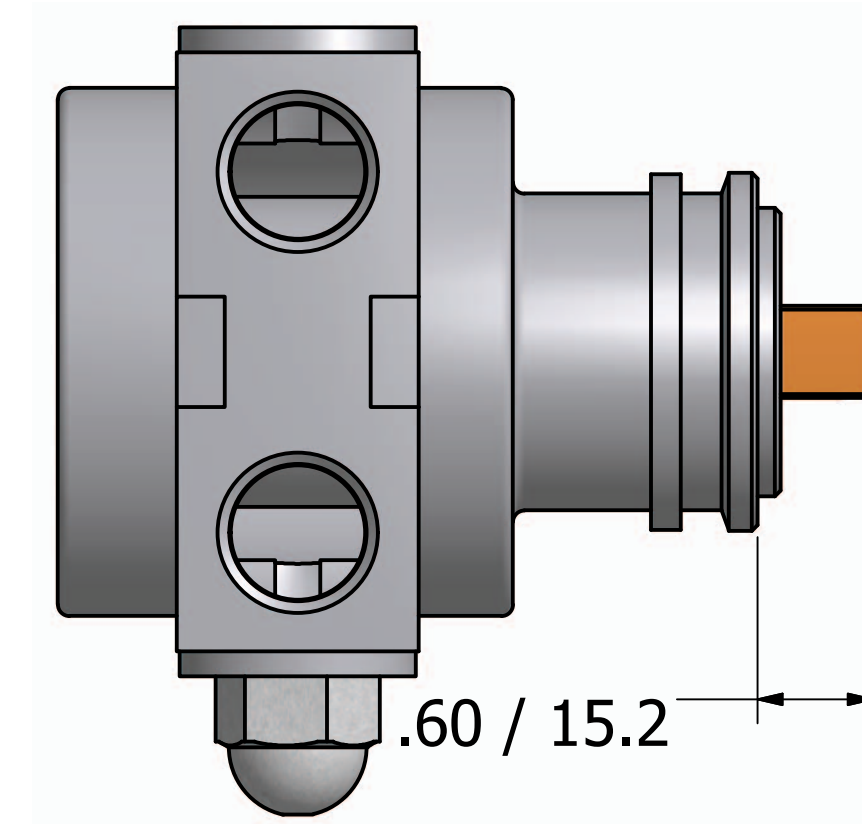

# Series 5 - Rotary Vane Pump Clamp-On Style

**"A" Mounting**

**"B" Mounting**

# Series 5 - Rotary Vane Pump Bolt-On Style

1/2-14 NPT or  
1/2-14 BSPP (G1/2)  
Inlet/Outlet ports