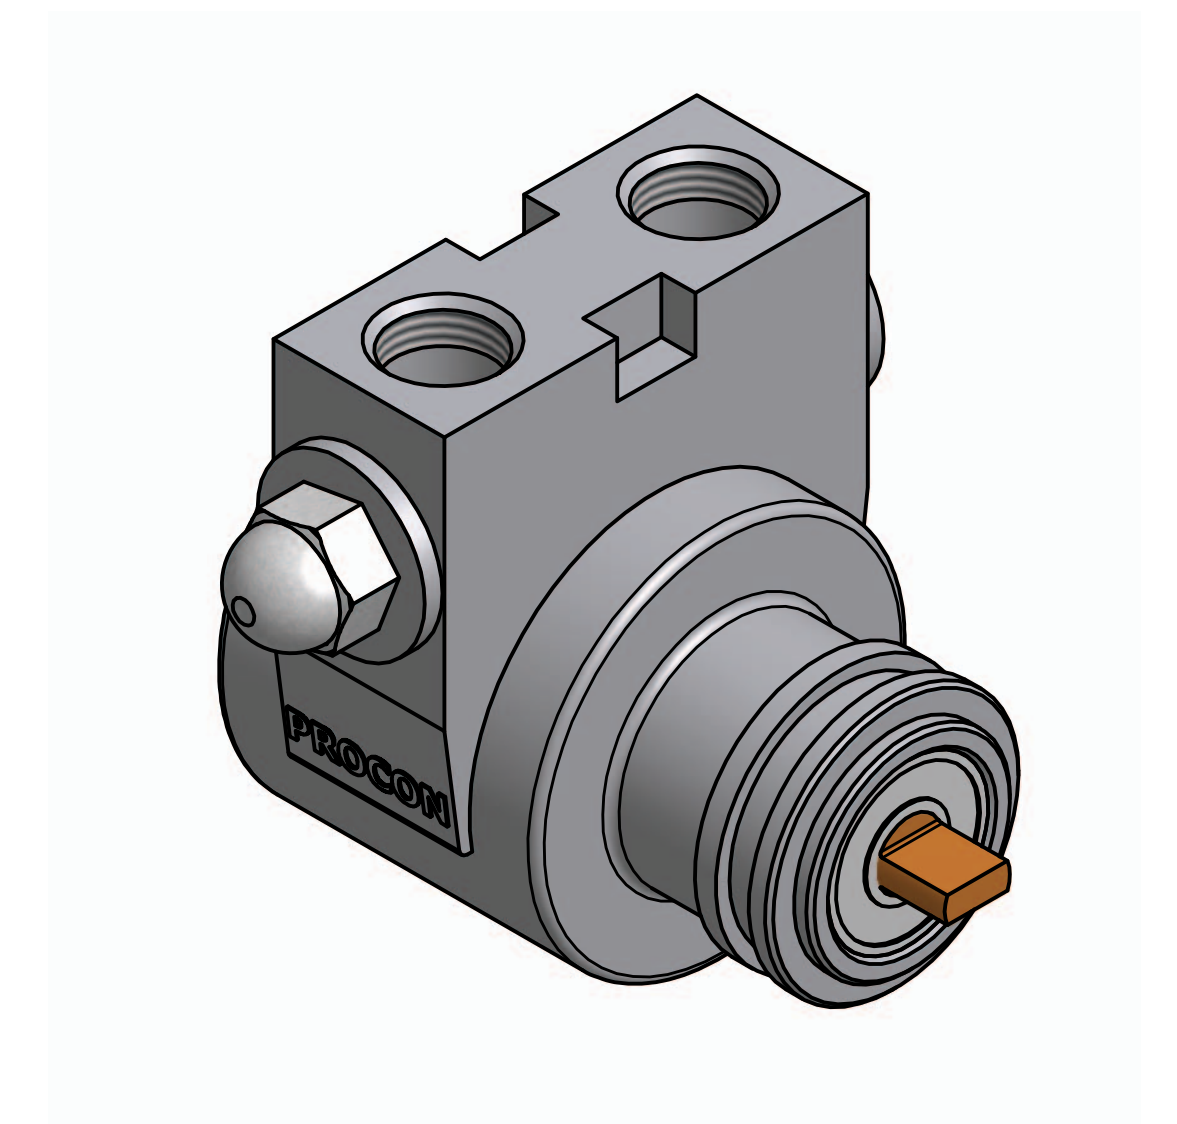

# Series 5 - Rotary Vane Pump Clamp-On Style

**"A" Mounting**

**"B" Mounting**

# Series 5 - Rotary Vane Pump Bolt-On Style

1/2-14 NPT or  
1/2-14 BSPP (G1/2)  
Inlet/Outlet ports