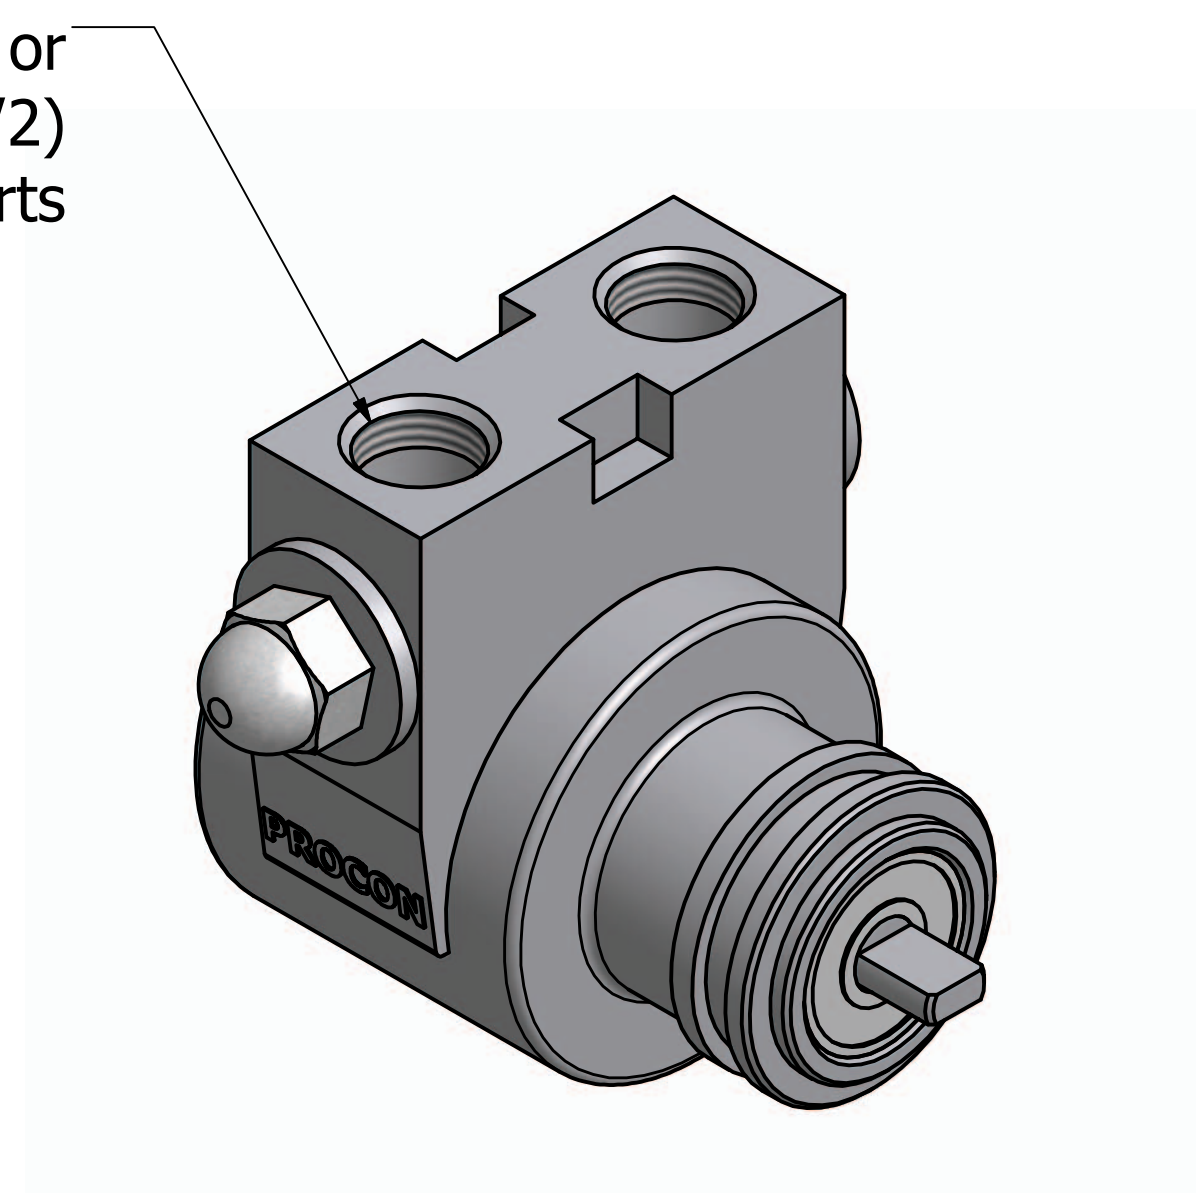

# Series 5 - Rotary Vane Pump Clamp-On Style

**"A" Mounting**

**"B" Mounting**

# Series 5 - Rotary Vane Pump Bolt-On Style

1/2-14 NPT or  
1/2-14 BSPP (G1/2)  
Inlet/Outlet ports