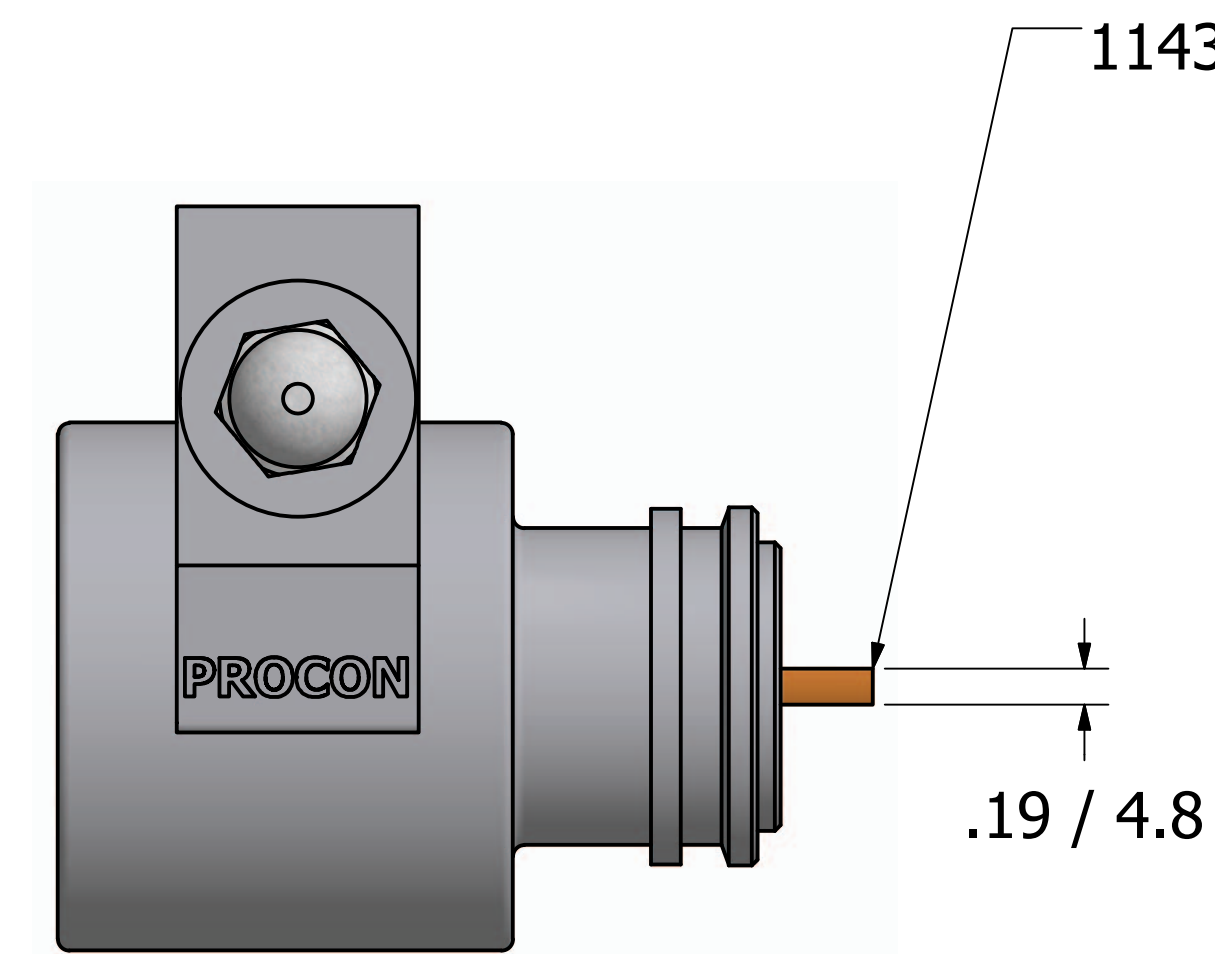

# Series 5 - Rotary Vane Pump Clamp-On Style

**"A" Mounting**

**"B" Mounting**

# Series 5 - Rotary Vane Pump Bolt-On Style

1/2-14 NPT or  
1/2-14 BSPP (G1/2)  
Inlet/Outlet ports