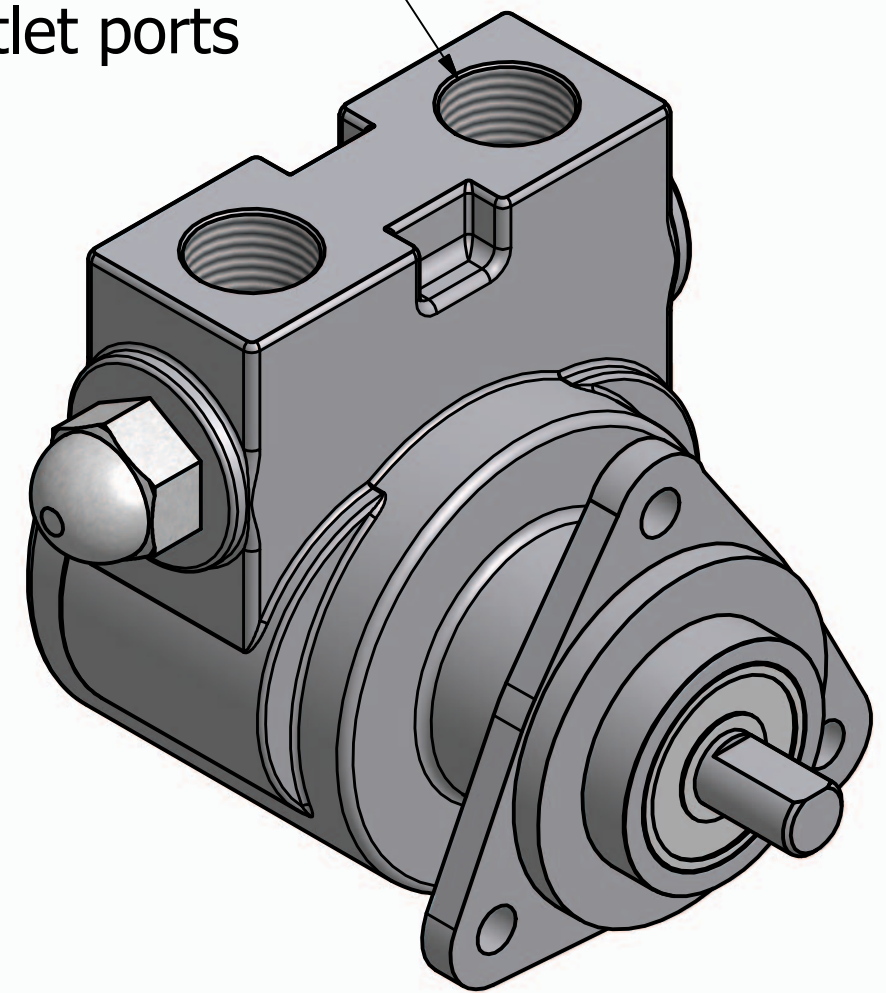

# Series 5 - Rotary Vane Pump Clamp-On Style

**"A" Mounting**

**"B" Mounting**

# Series 5 - Rotary Vane Pump Bolt-On Style

1/2-14 NPT or  
1/2-14 BSPP (G1/2)  
Inlet/Outlet ports