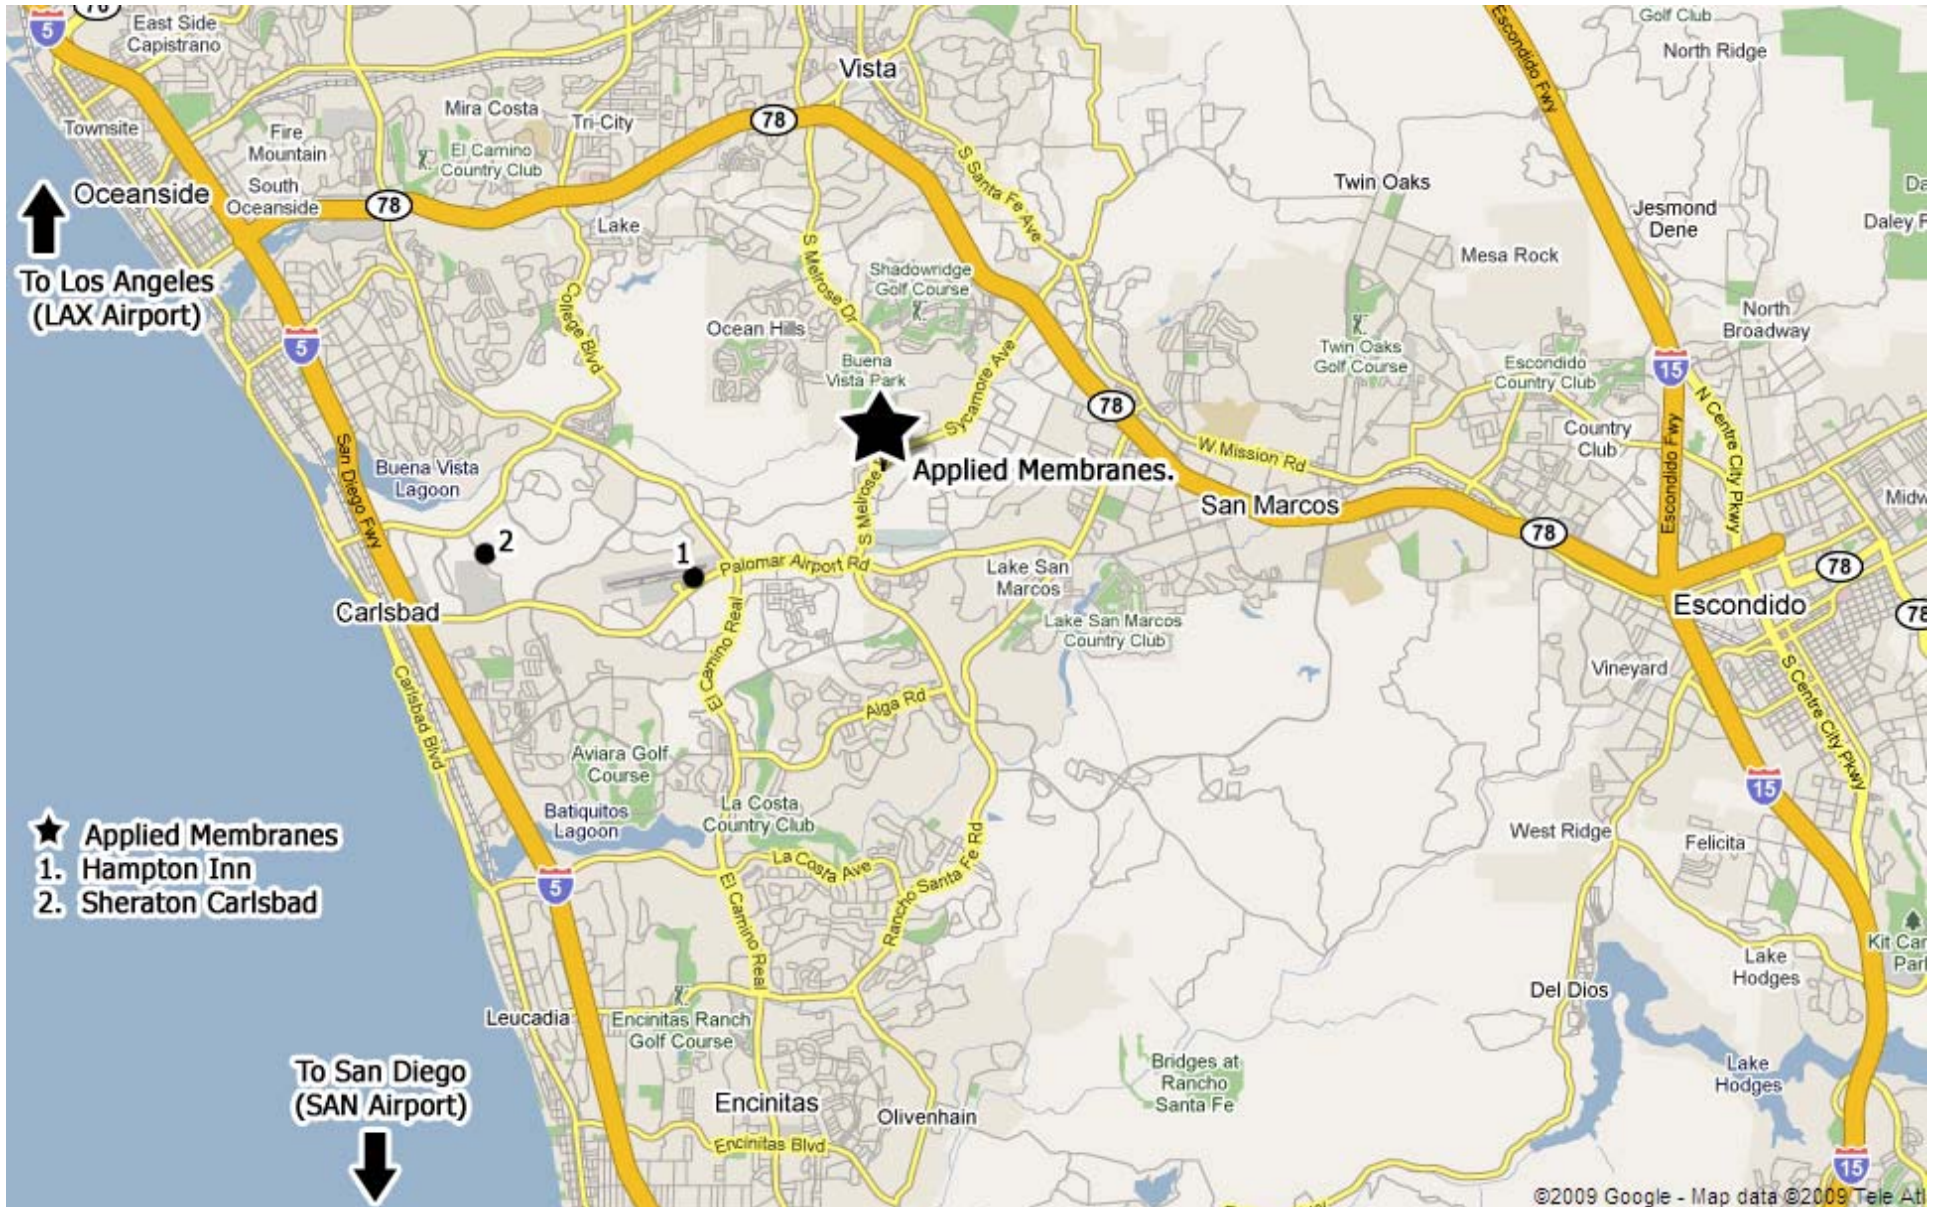

- ★ Applied Membranes
1. Hampton Inn
2. Sheraton Carlsbad

©2009 Google - Map data ©2009 Tele At