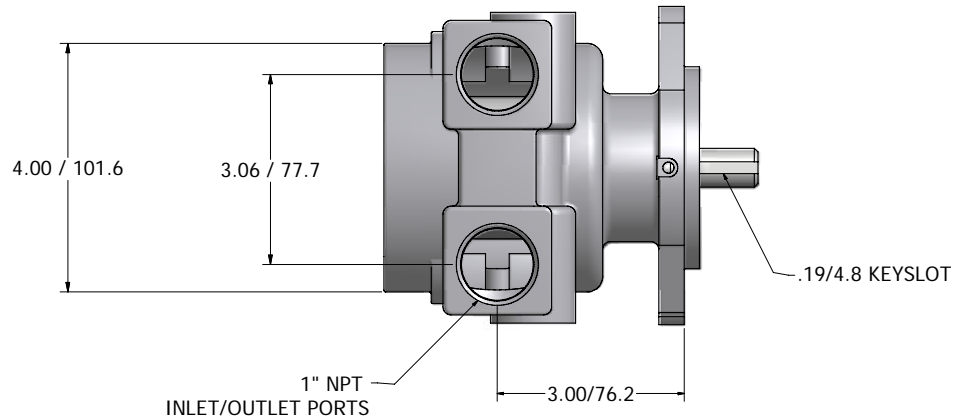

SERIES 6 ROTARY VANE PUMP Bolt-On Style - "N" Mounting

Distributed By:

**APPLIED
MEMBRANES INC.®**

Industry Leader in RO Expertise and Membrane Applications since 1983™

2450 Business Park Dr., Vista, CA 92081 ☎ (760) 727-3711 📠 (760) 727-4427