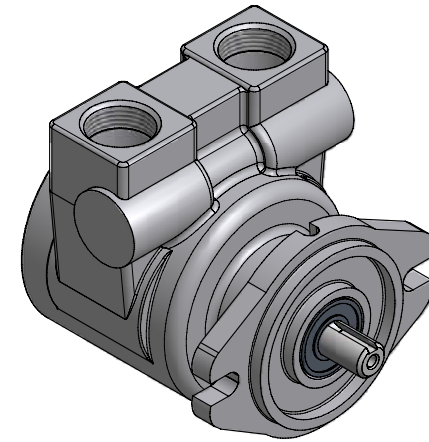

SERIES 6 ROTARY VANE PUMP Bolt-On Style - "N" Mounting

Distributed By:

**APPLIED
MEMBRANES INC.®**

Industry Leader in RO Expertise and Membrane Applications since 1983™

2450 Business Park Dr., Vista, CA 92081 ☎ (760) 727-3711 📠 (760) 727-4427