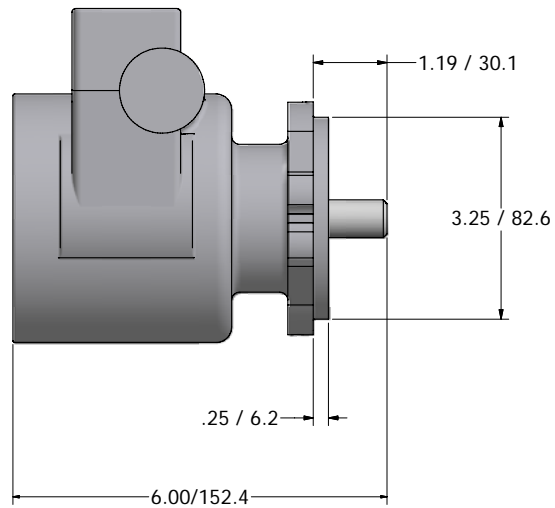

SERIES 6 ROTARY VANE PUMP Bolt-On Style - "N" Mounting

Distributed By:

**APPLIED
MEMBRANES INC.®**

Industry Leader in RO Expertise and Membrane Applications since 1983™

2450 Business Park Dr., Vista, CA 92081 ☎ (760) 727-3711 📠 (760) 727-4427