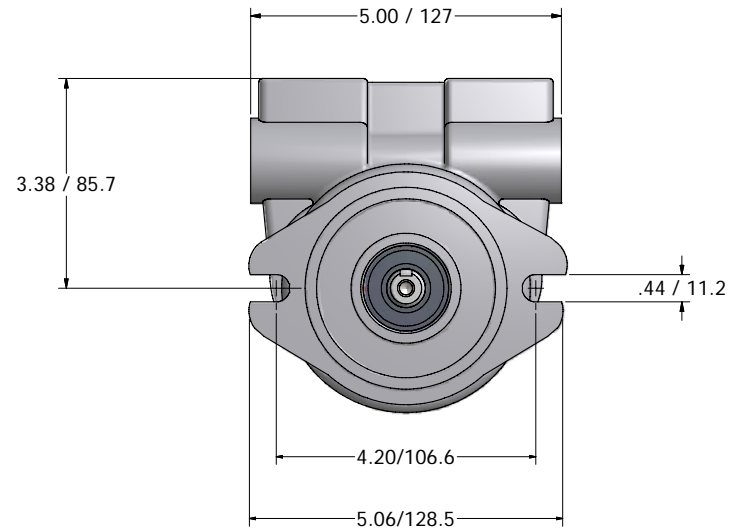

SERIES 6 ROTARY VANE PUMP Bolt-On Style - "N" Mounting

Distributed By:

**APPLIED
MEMBRANES INC.®**

Industry Leader in RO Expertise and Membrane Applications since 1983™

2450 Business Park Dr., Vista, CA 92081 ☎ (760) 727-3711 📠 (760) 727-4427